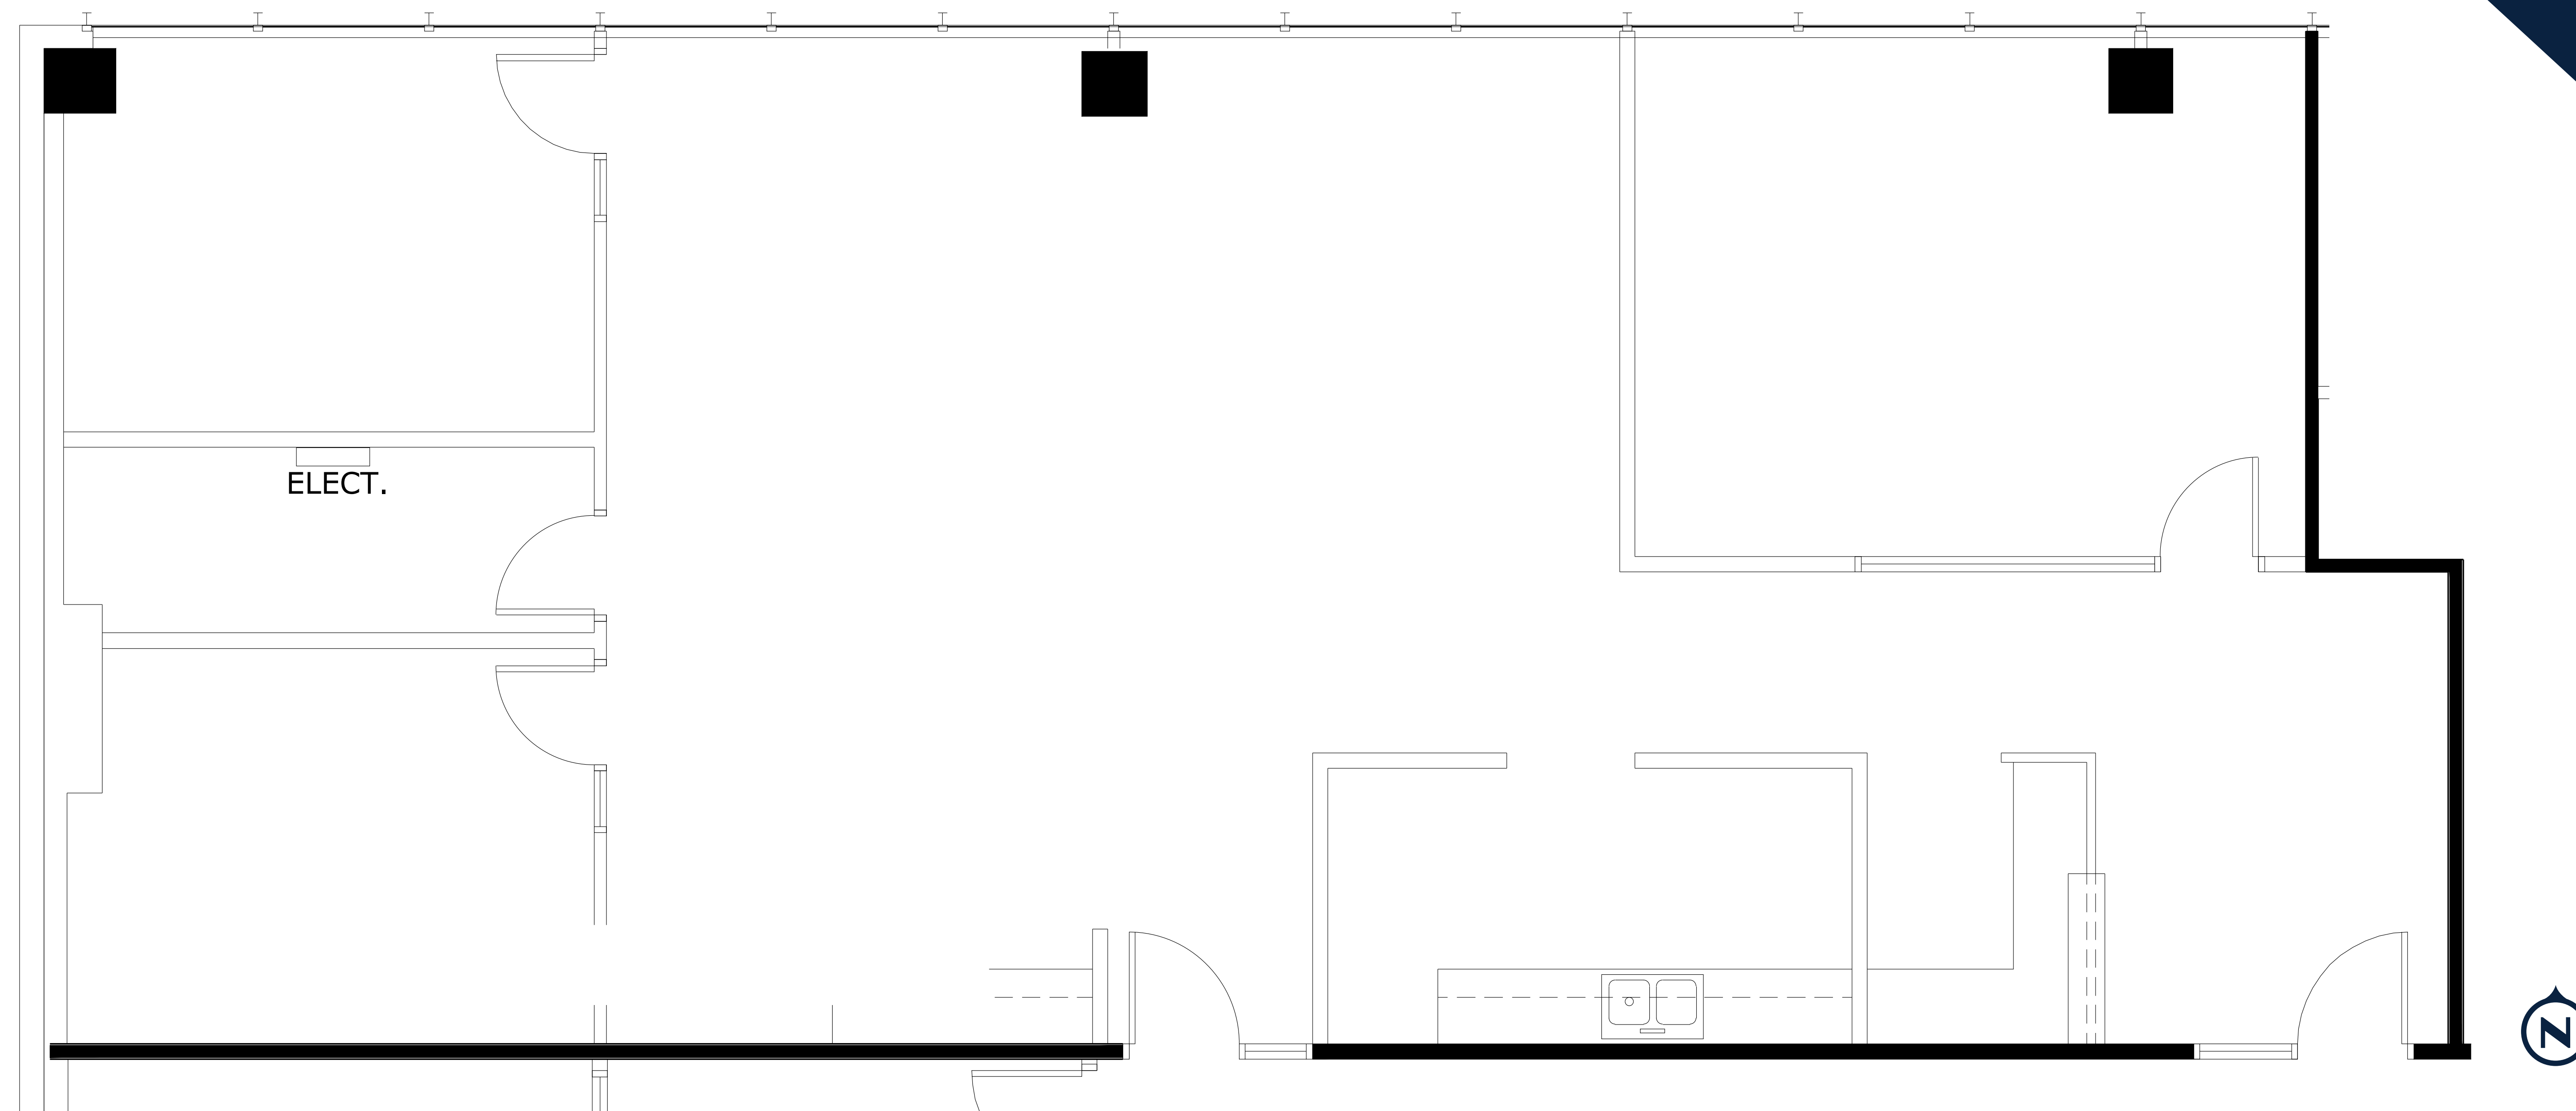

THE MONROE

111 West Monroe, Phoenix

7TH FLOOR (SPEC SUITE)

SUITE 706 | 2,200 RSF

For more information

COREY HAWLEY

Primary Contact
602.735.1742
corey.hawley@cbre.com

BRYAN TAUTE