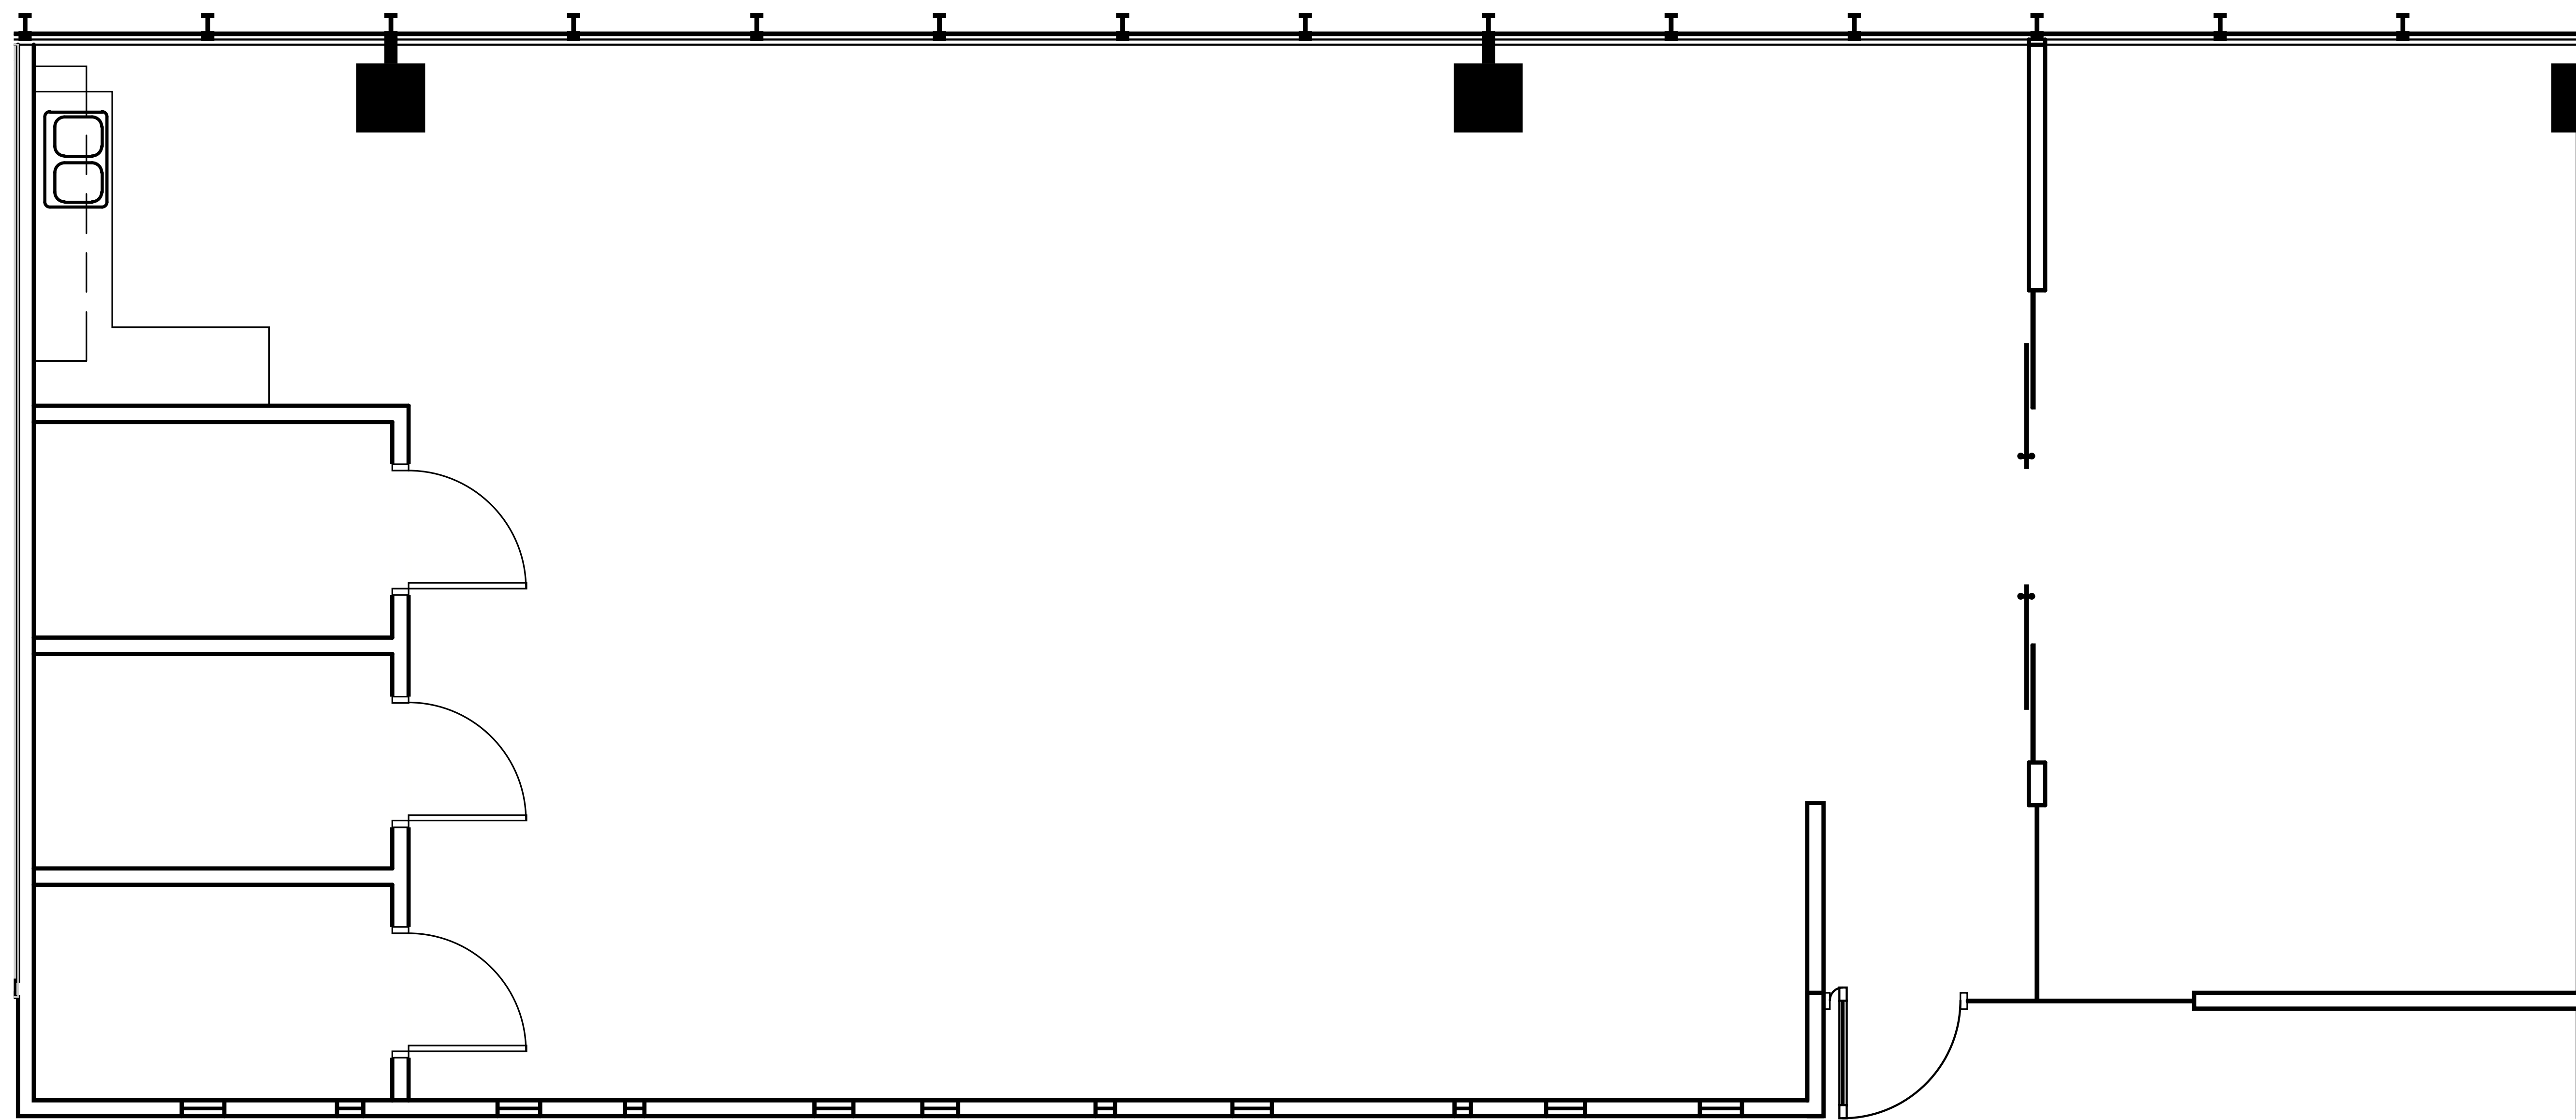

THE MONROE

111 West Monroe, Phoenix

6TH FLOOR

SUITE 603 | 2,192 RSF

For more information

COREY HAWLEY
Primary Contact
602.735.1742
corey.hawley@cbre.com

BRYAN TAUTE
Primary Contact
602.735.1710
bryan.taute@cbre.com