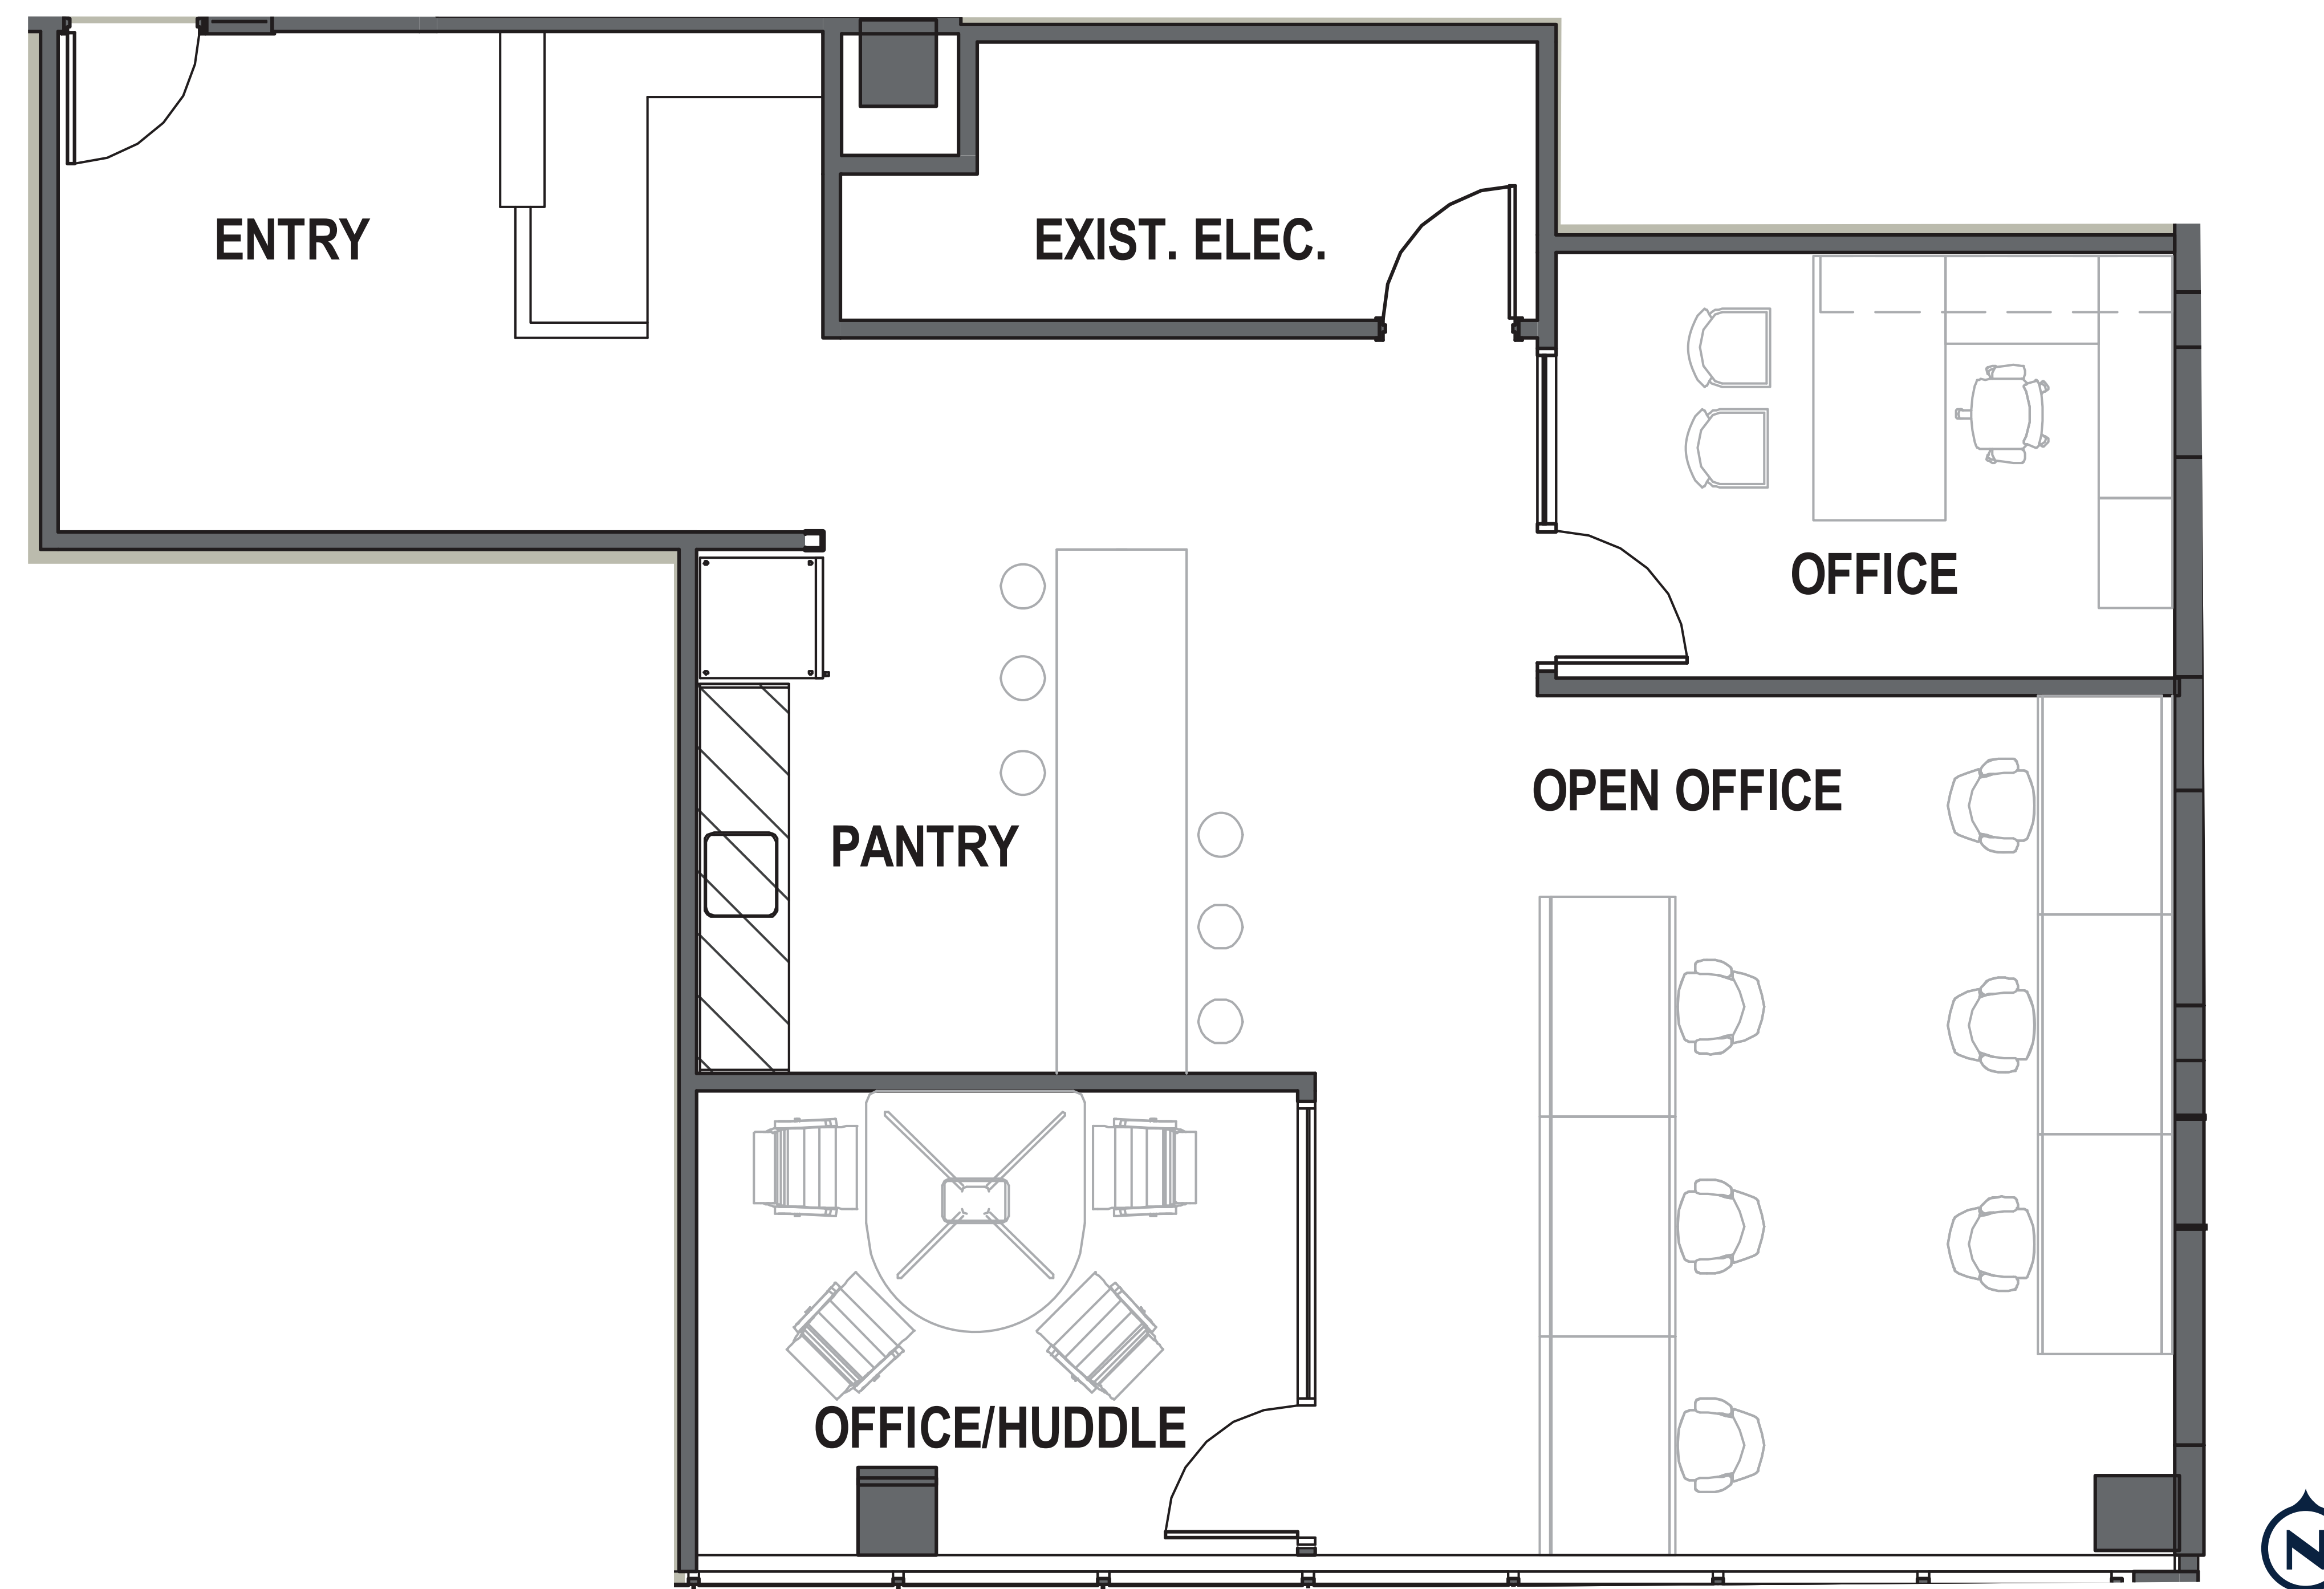

THE MONROE

111 West Monroe, Phoenix

7TH FLOOR (SPEC SUITE)

SUITE 721 | 1,555 RSF

For more information

COREY HAWLEY
Primary Contact
602.735.1742
corey.hawley@cbre.com

BRYAN TAUTE
Primary Contact
602.735.1710
bryan.taute@cbre.com