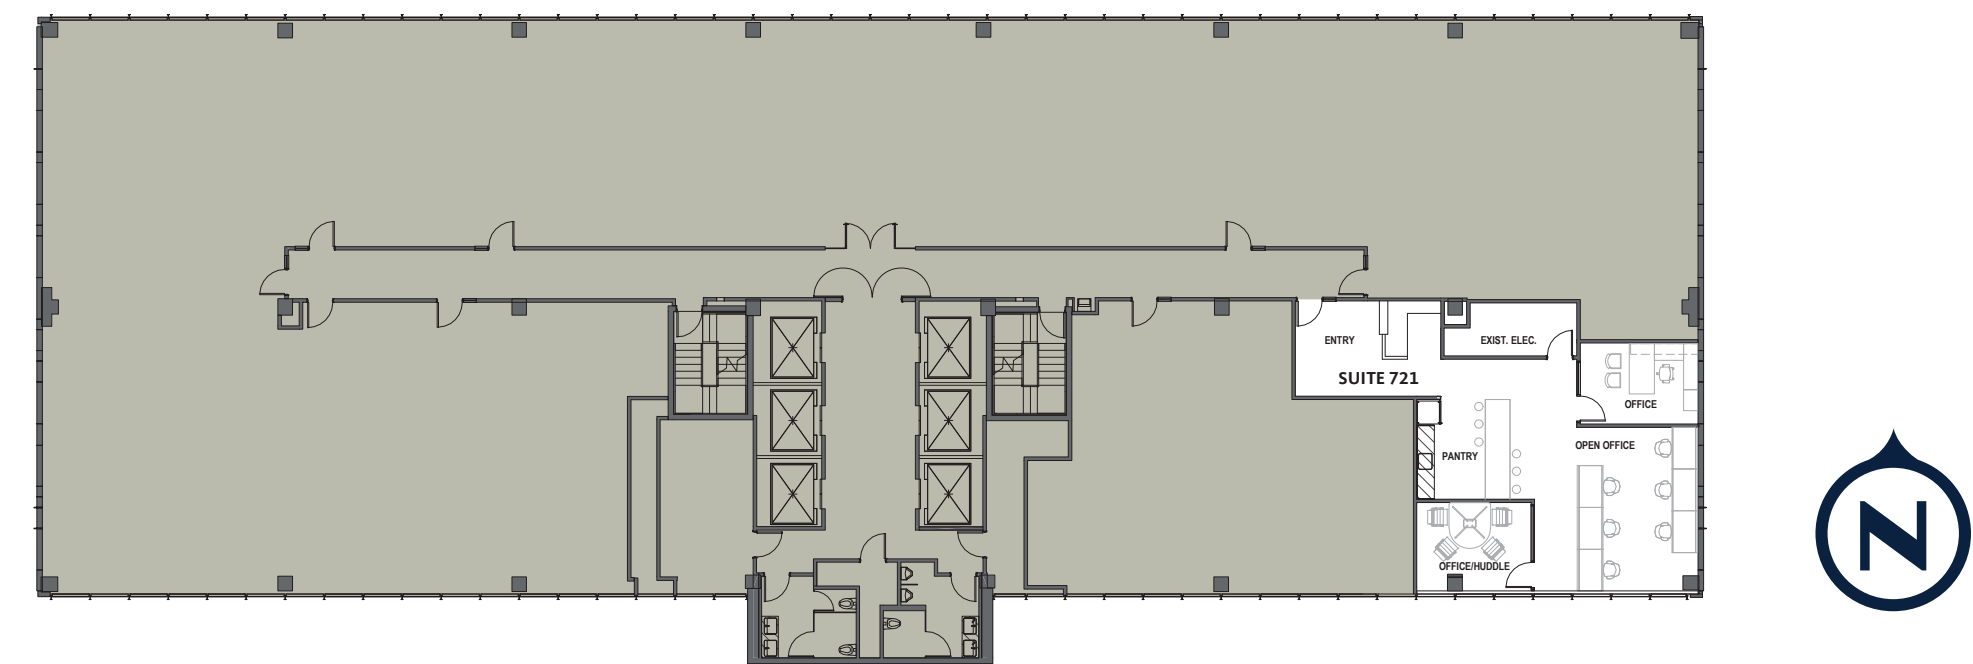

THE MONROE

111 West Monroe, Phoenix

7TH FLOOR (SPEC SUITE)

SUITE 721 | 1,555 RSF

For more information

COREY HAWLEY
Primary Contact
602.735.1742
corey.hawley@cbre.com

BRYAN TAUTE
Primary Contact
602.735.1710
bryan.taute@cbre.com