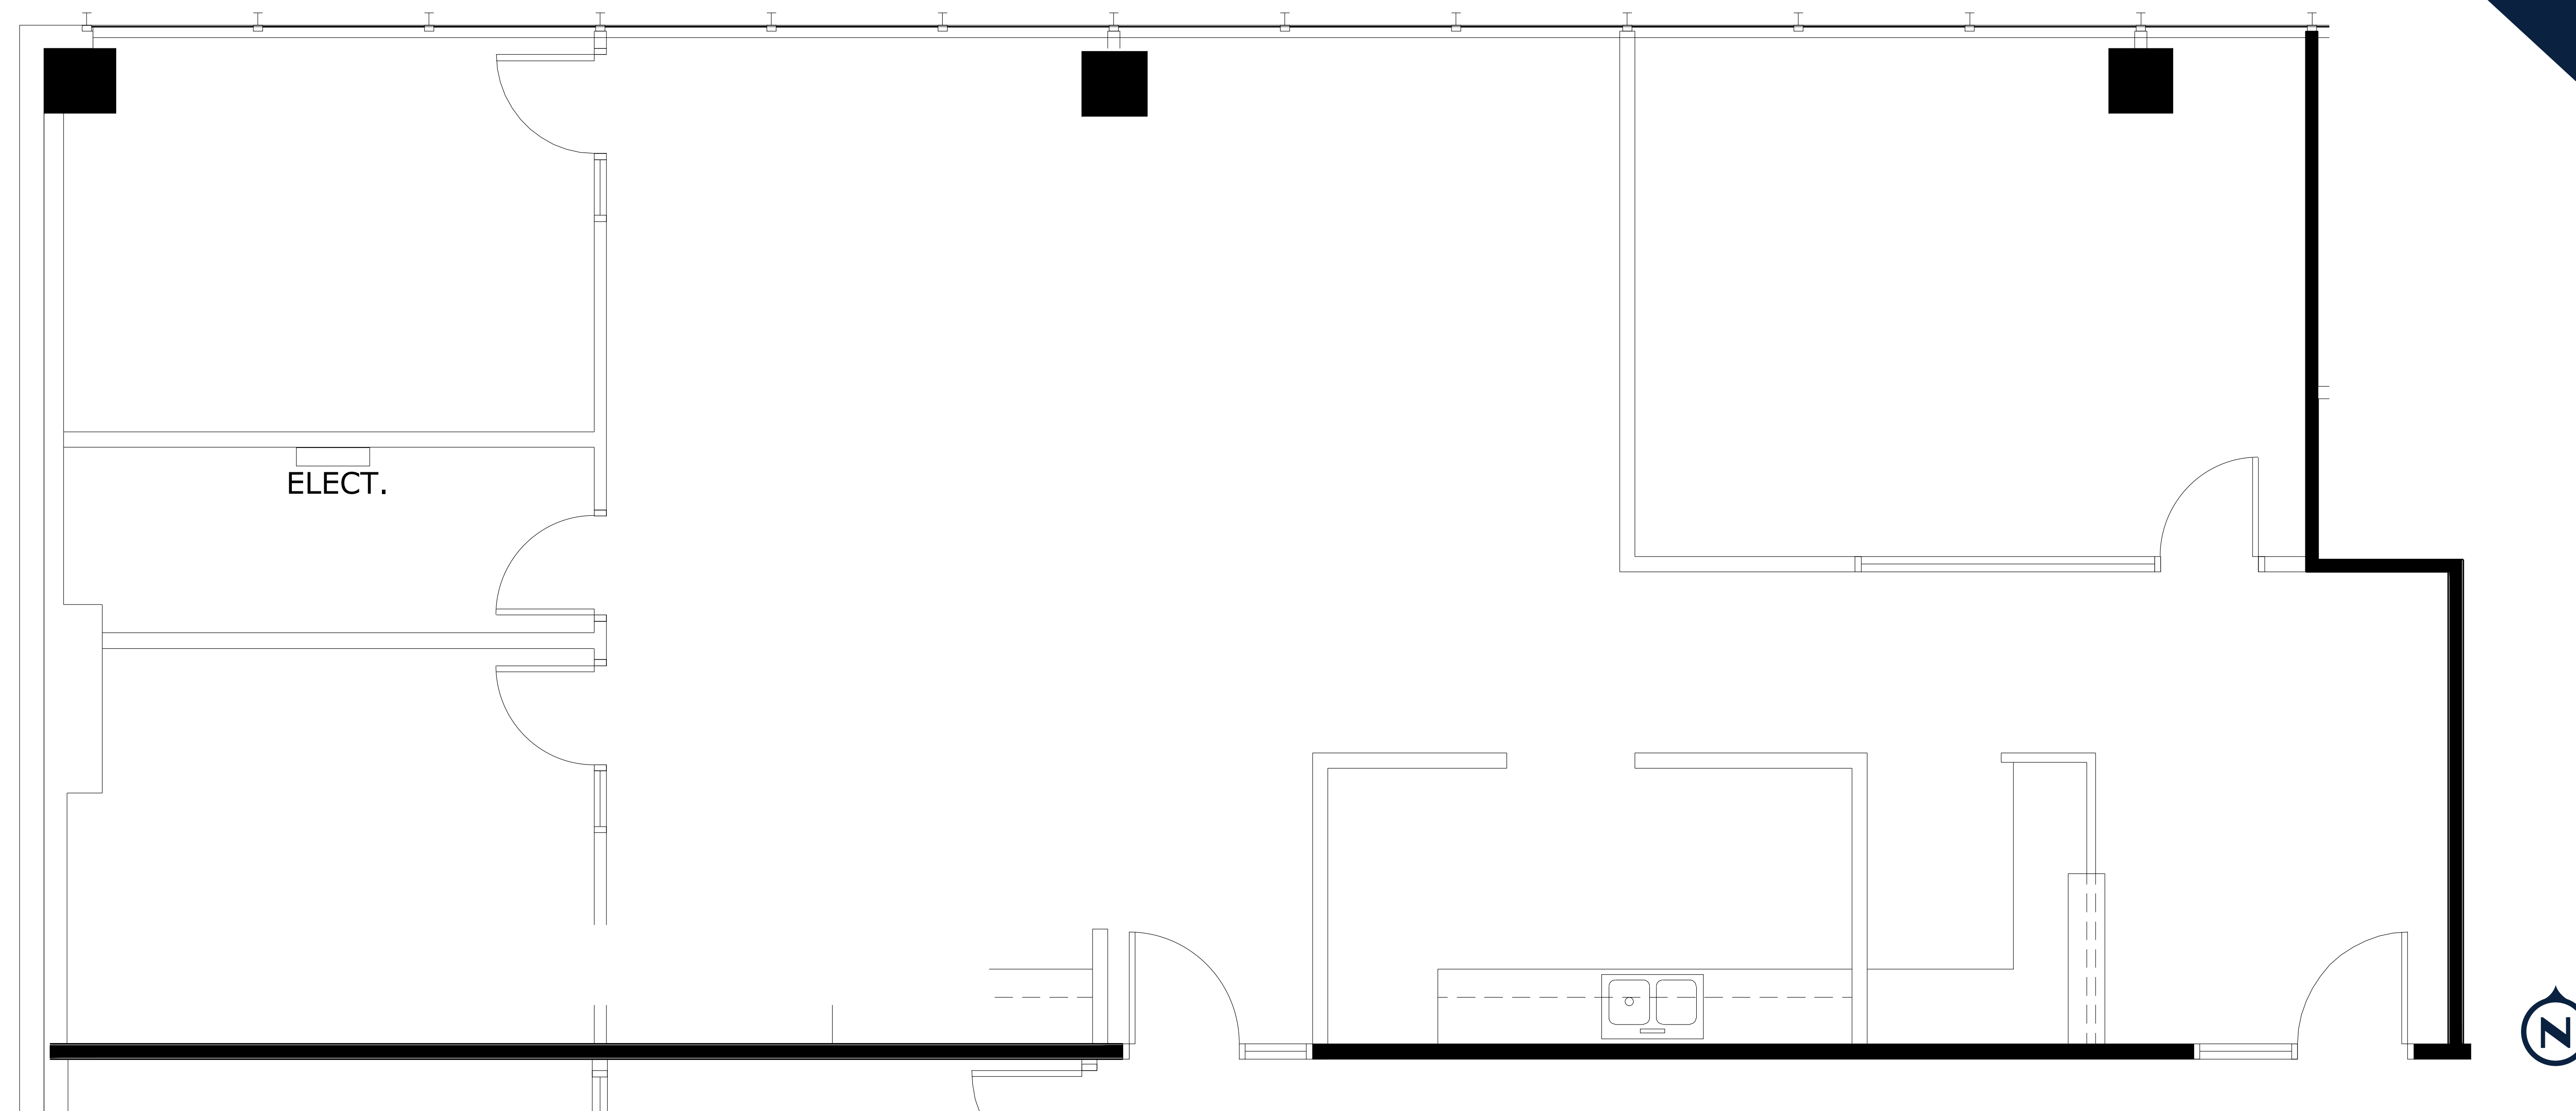

7TH FLOOR

SUITE 706 | 2,200 RSF

THE MONROE

111 West Monroe, Phoenix

For more information

COREY HAWLEY
Primary Contact
602.735.1742
corey.hawley@cbre.com

BRYAN TAUTE
Primary Contact
602.735.1710
bryan.taute@cbre.com