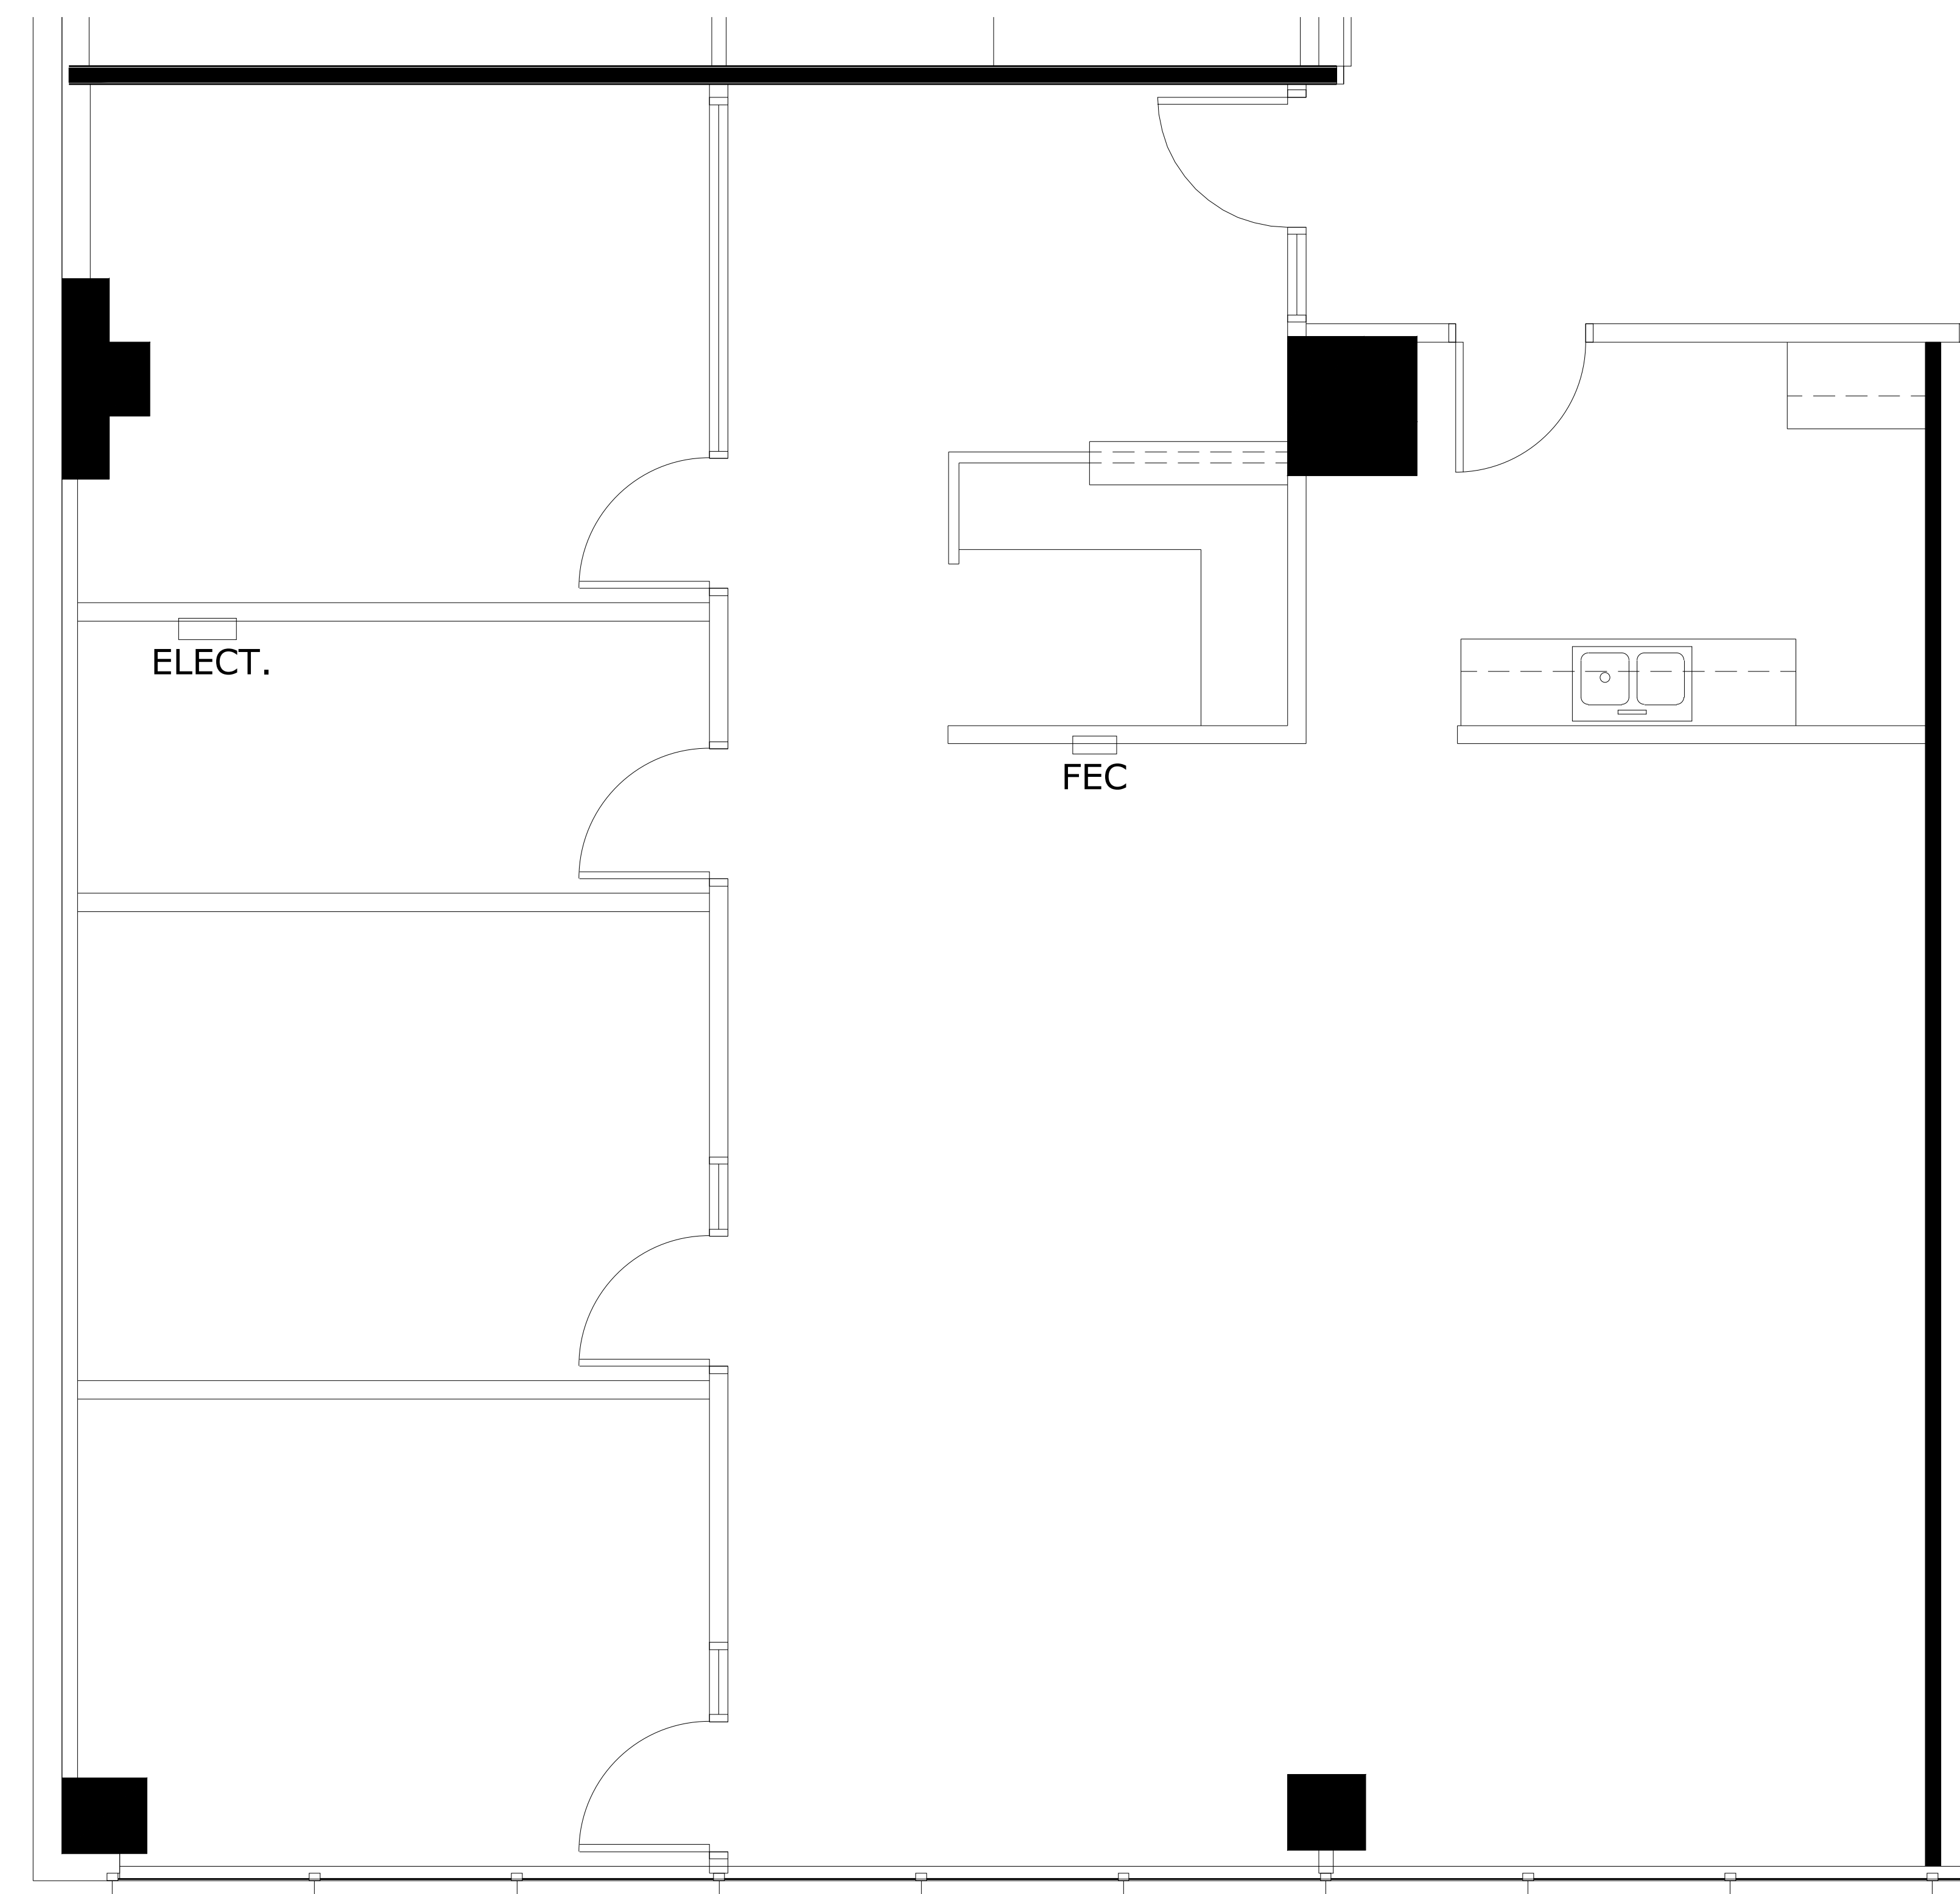

7TH FLOOR

SUITE 704 | 2,059 RSF

THE MONROE

111 West Monroe, Phoenix

For more information

COREY HAWLEY

Primary Contact
602.735.1742
corey.hawley@cbre.com

BRYAN TAUTE