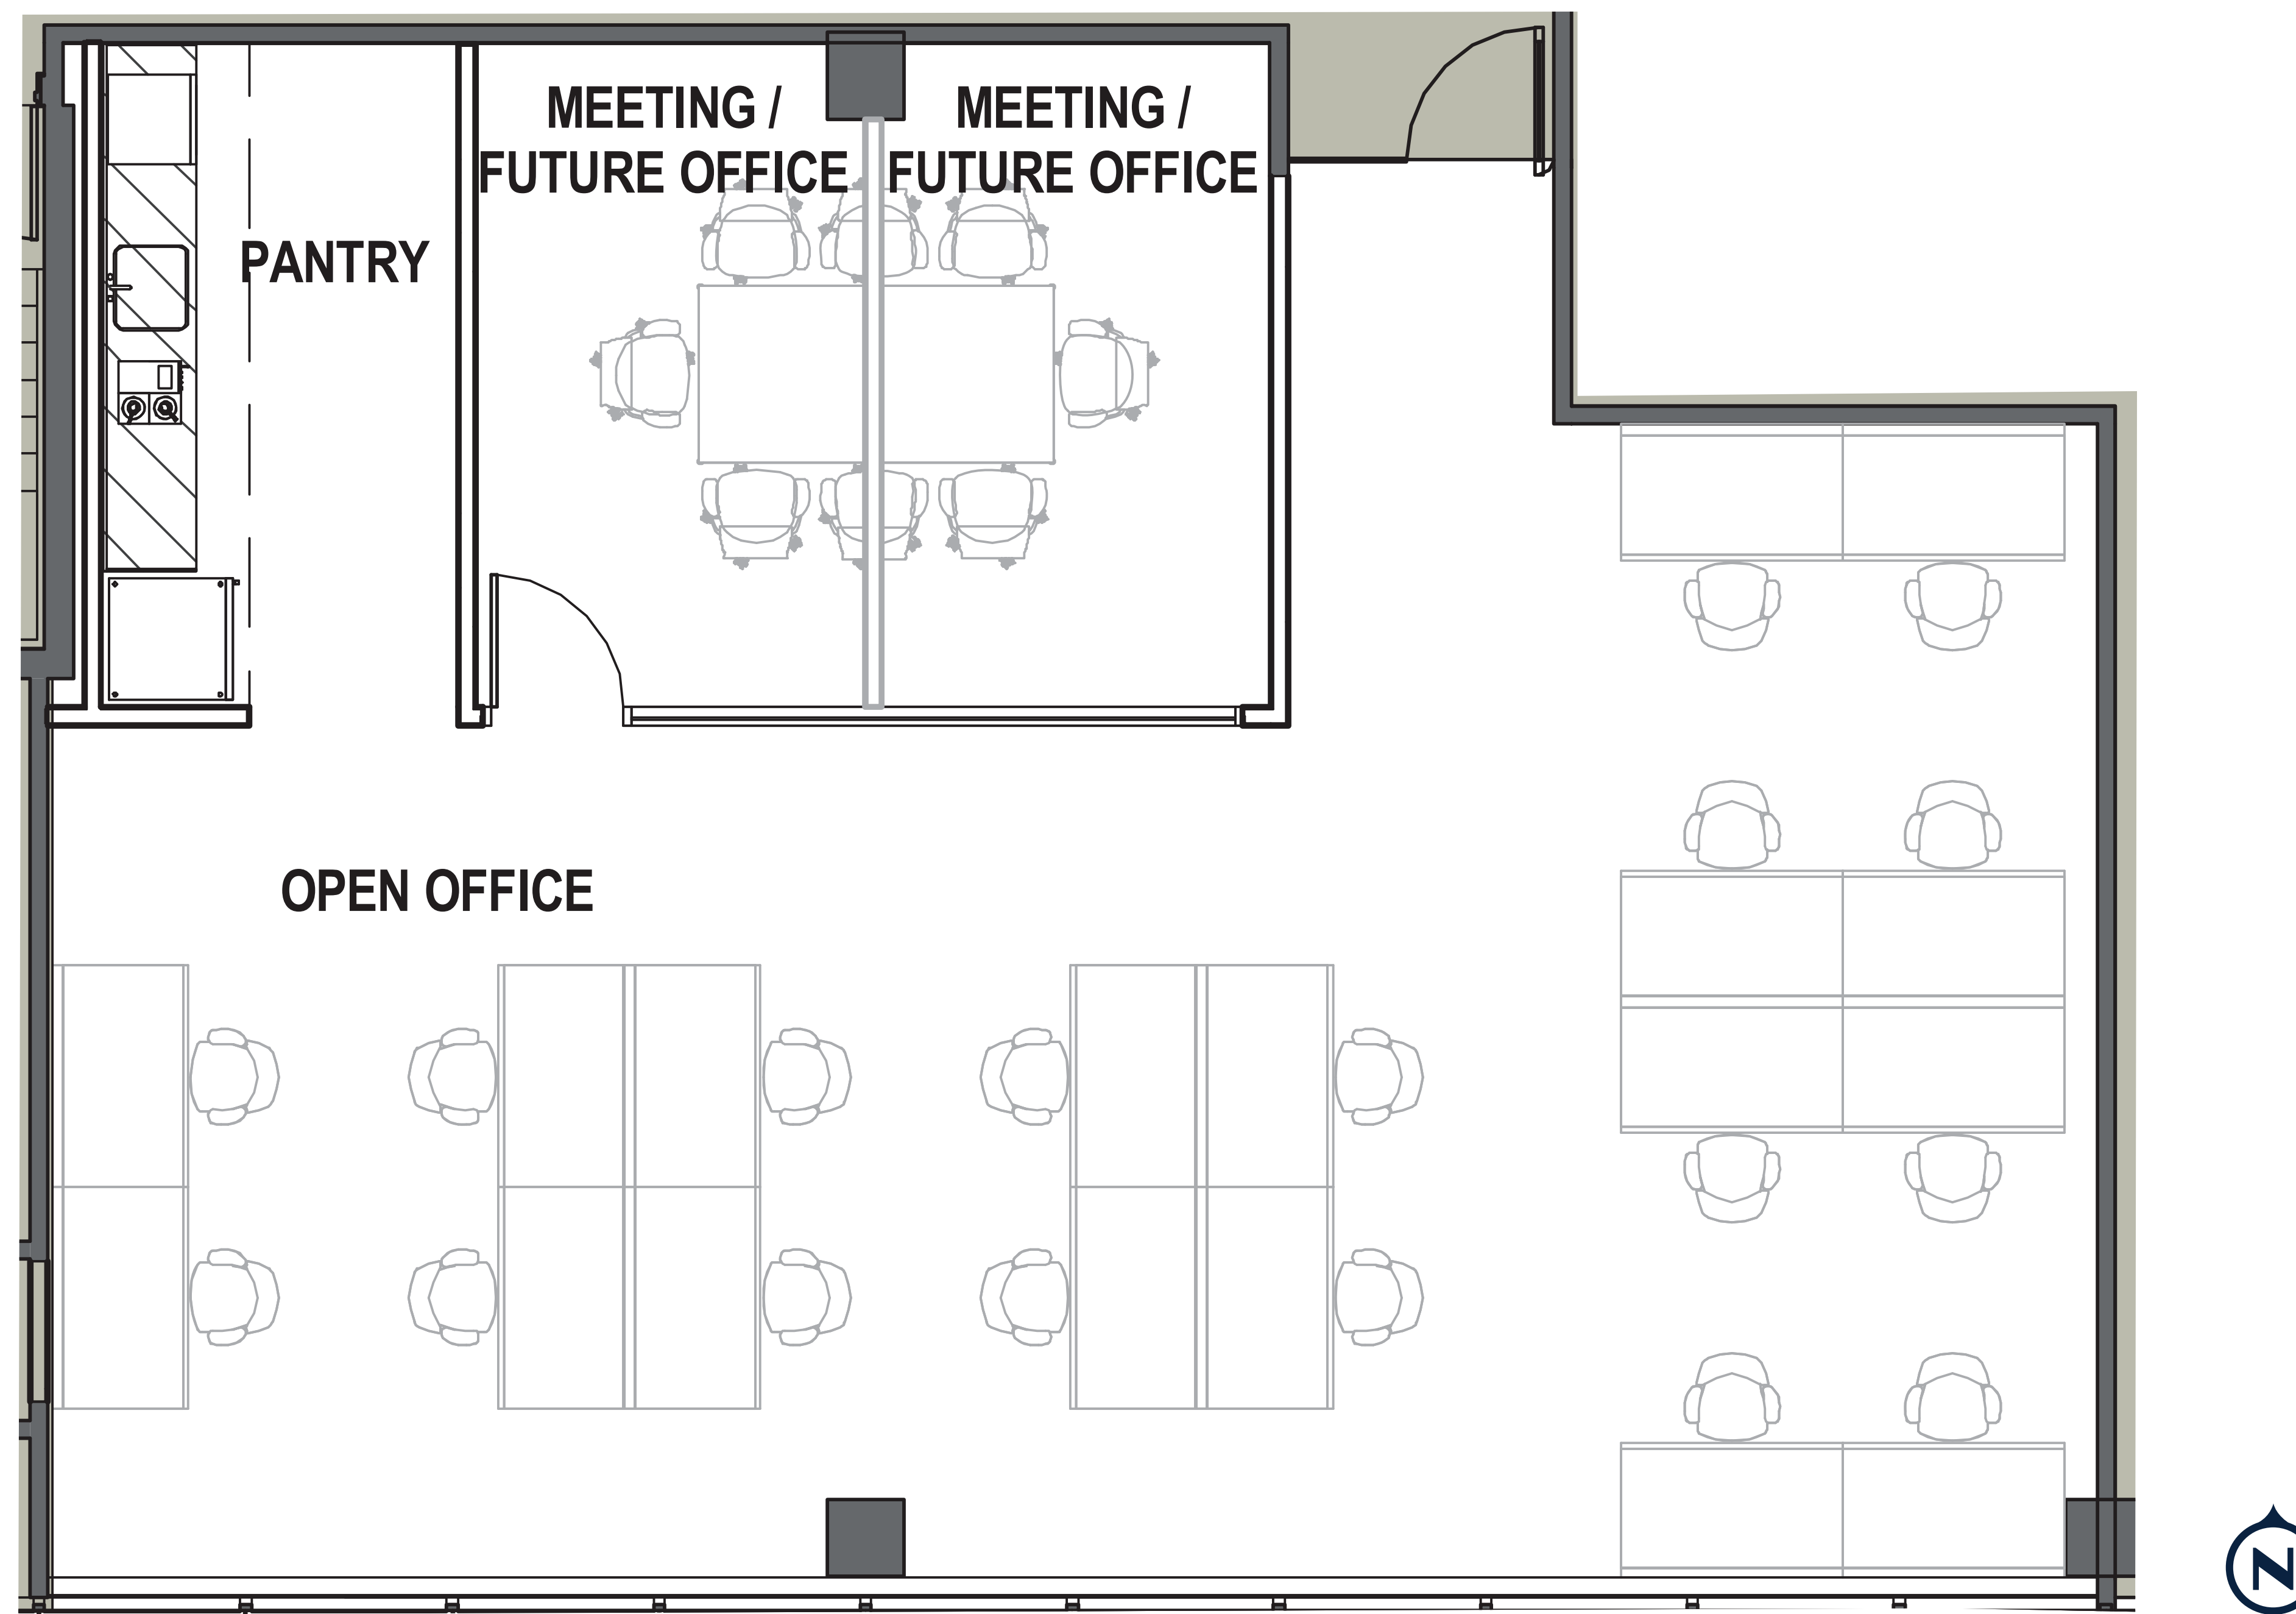

THE MONROE

111 West Monroe, Phoenix

6TH FLOOR (SPEC SUITE)

SUITE 604 | 2,407 RSF

For more information

COREY HAWLEY

Primary Contact
602.735.1742
corey.hawley@cbre.com

BRYAN TAUTE