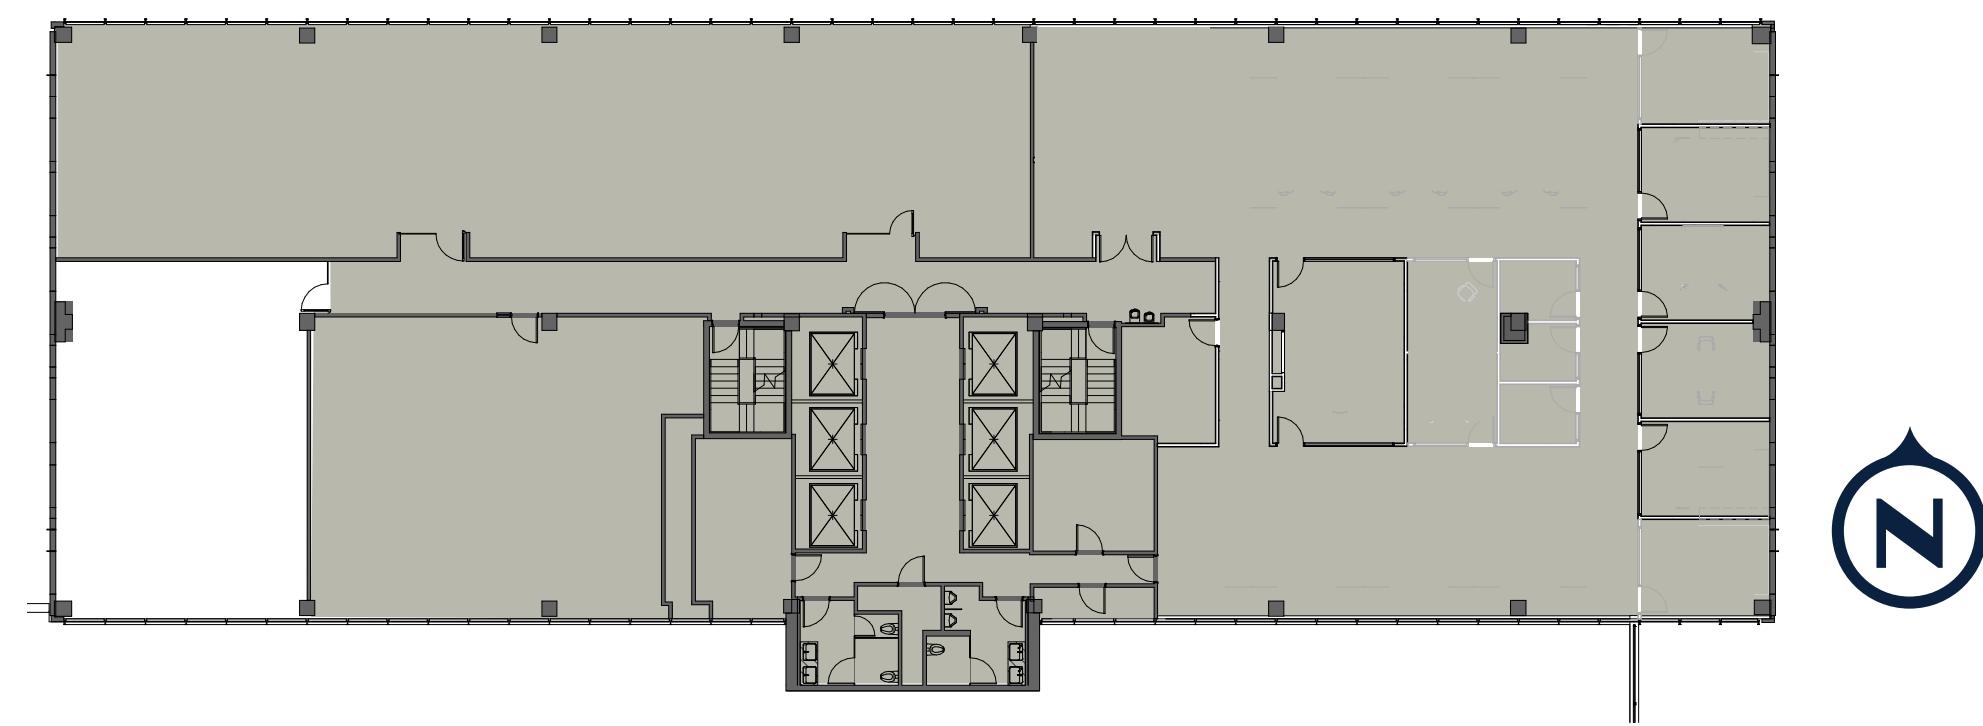

THE MONROE

111 West Monroe, Phoenix

4TH FLOOR (SPEC SUITE)

SUITE 410 | 1,466 RSF

For more information

COREY HAWLEY

Primary Contact
602.735.1742
corey.hawley@cbre.com

BRYAN TAUTE