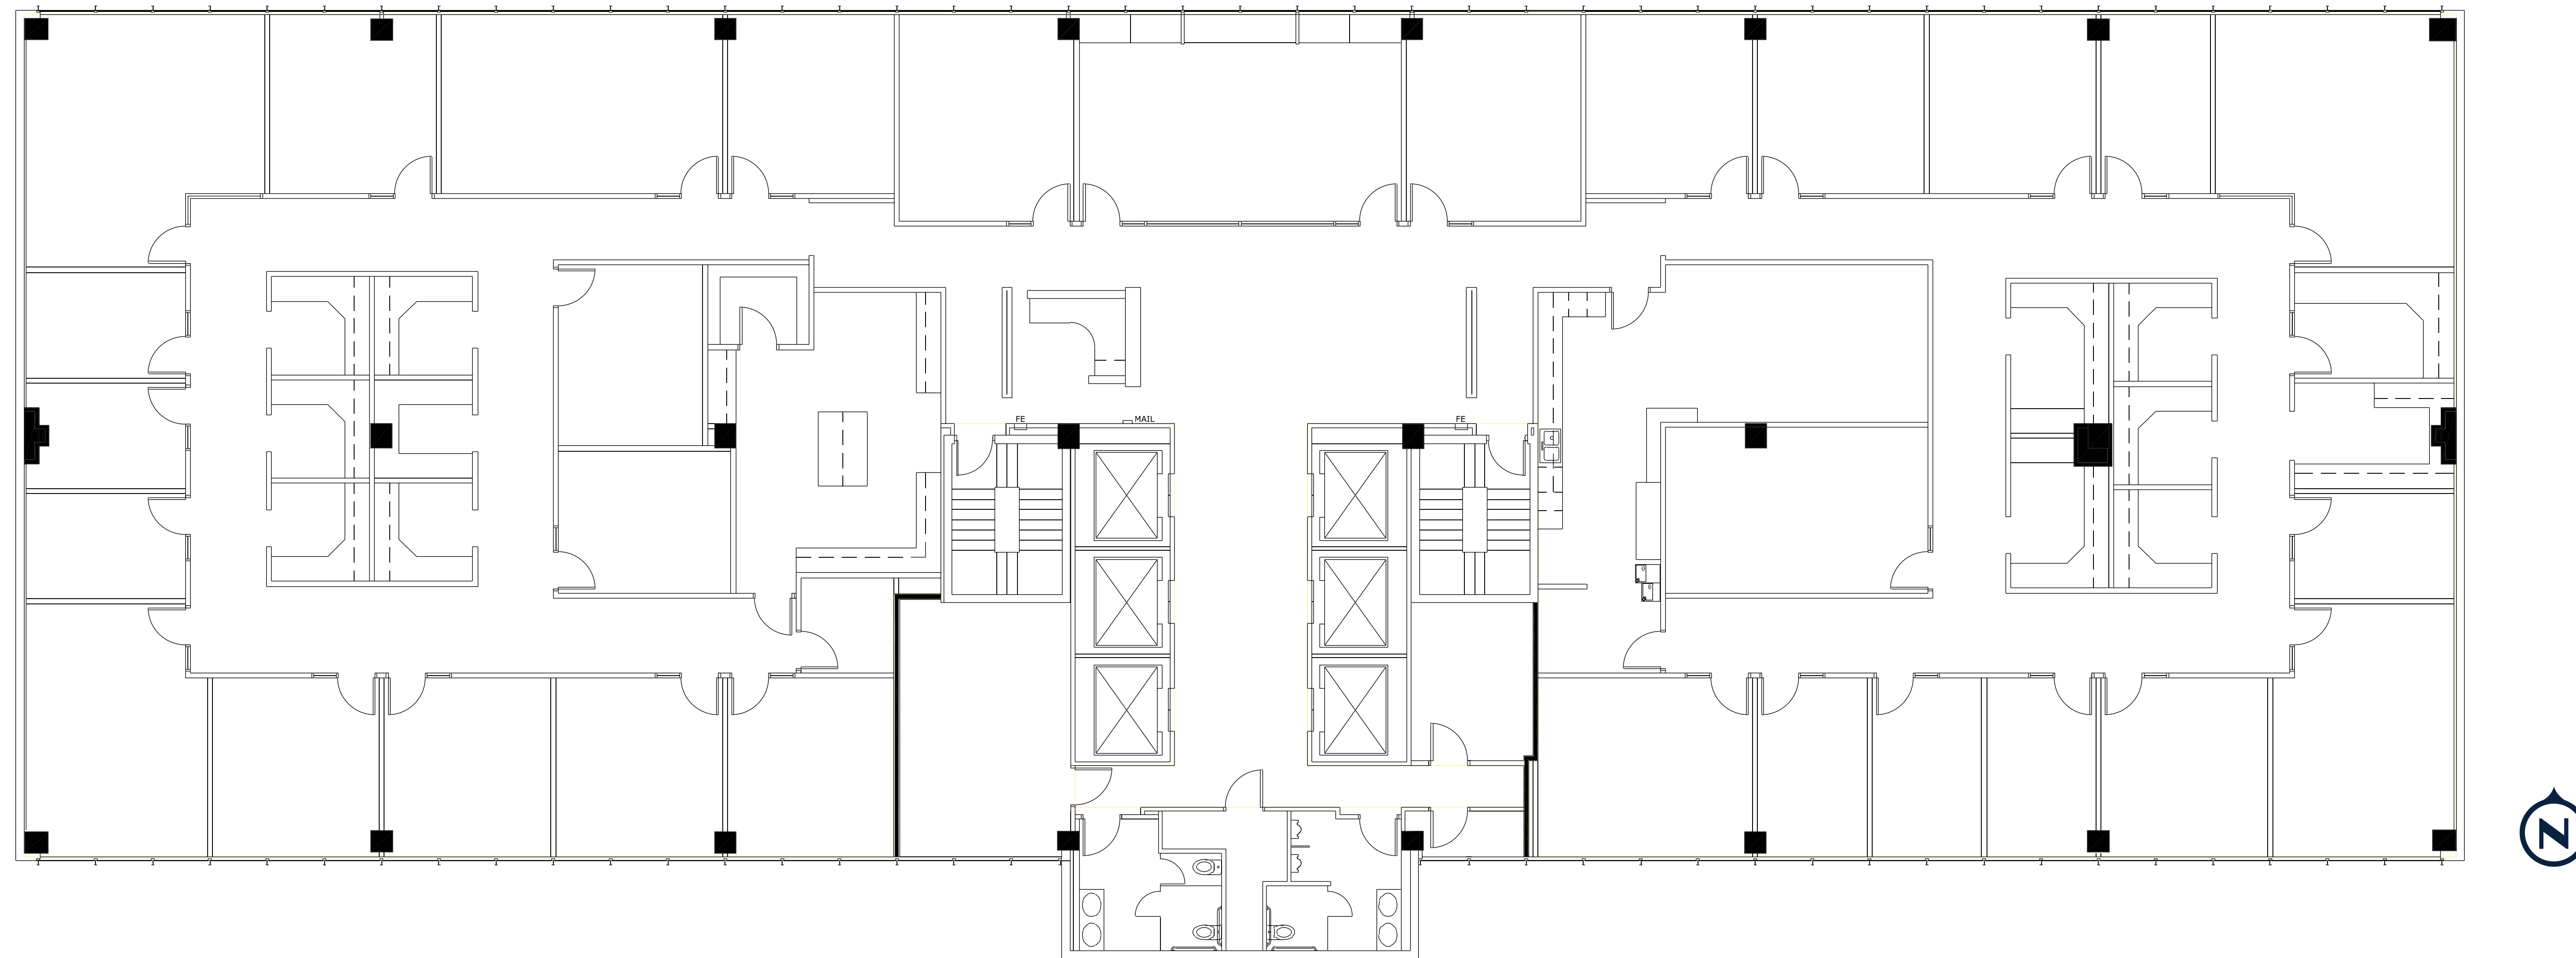

17TH FULL FLOOR

14,719 RSF

THE MONROE

111 West Monroe, Phoenix

For more information

COREY HAWLEY

Primary Contact
602.735.1742
corey.hawley@cbre.com

BRYAN TAUTE