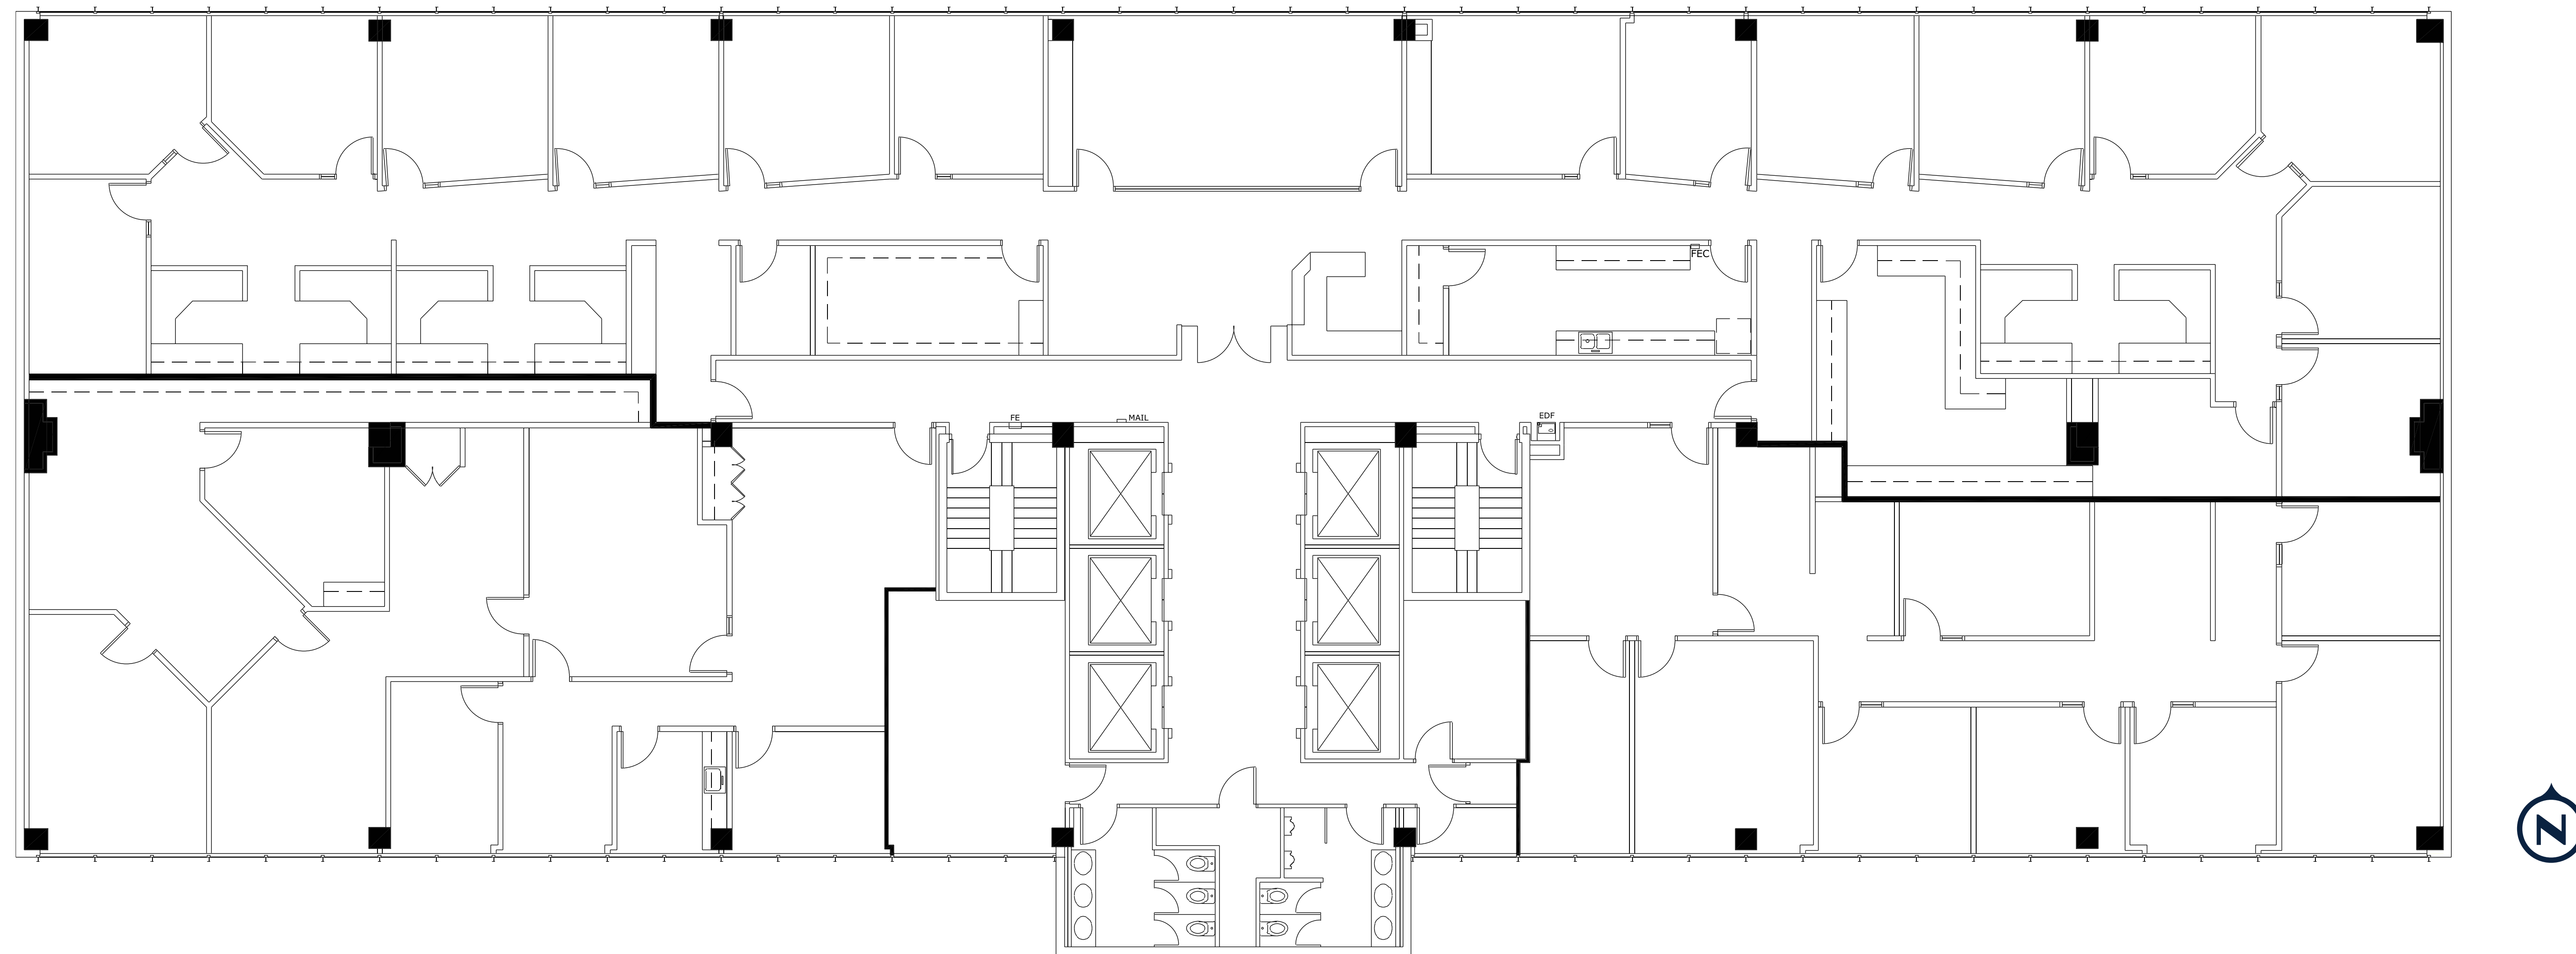

16TH FULL FLOOR

14,719 RSF

THE MONROE

111 West Monroe, Phoenix

For more information

COREY HAWLEY

Primary Contact
602.735.1742
corey.hawley@cbre.com

BRYAN TAUTE