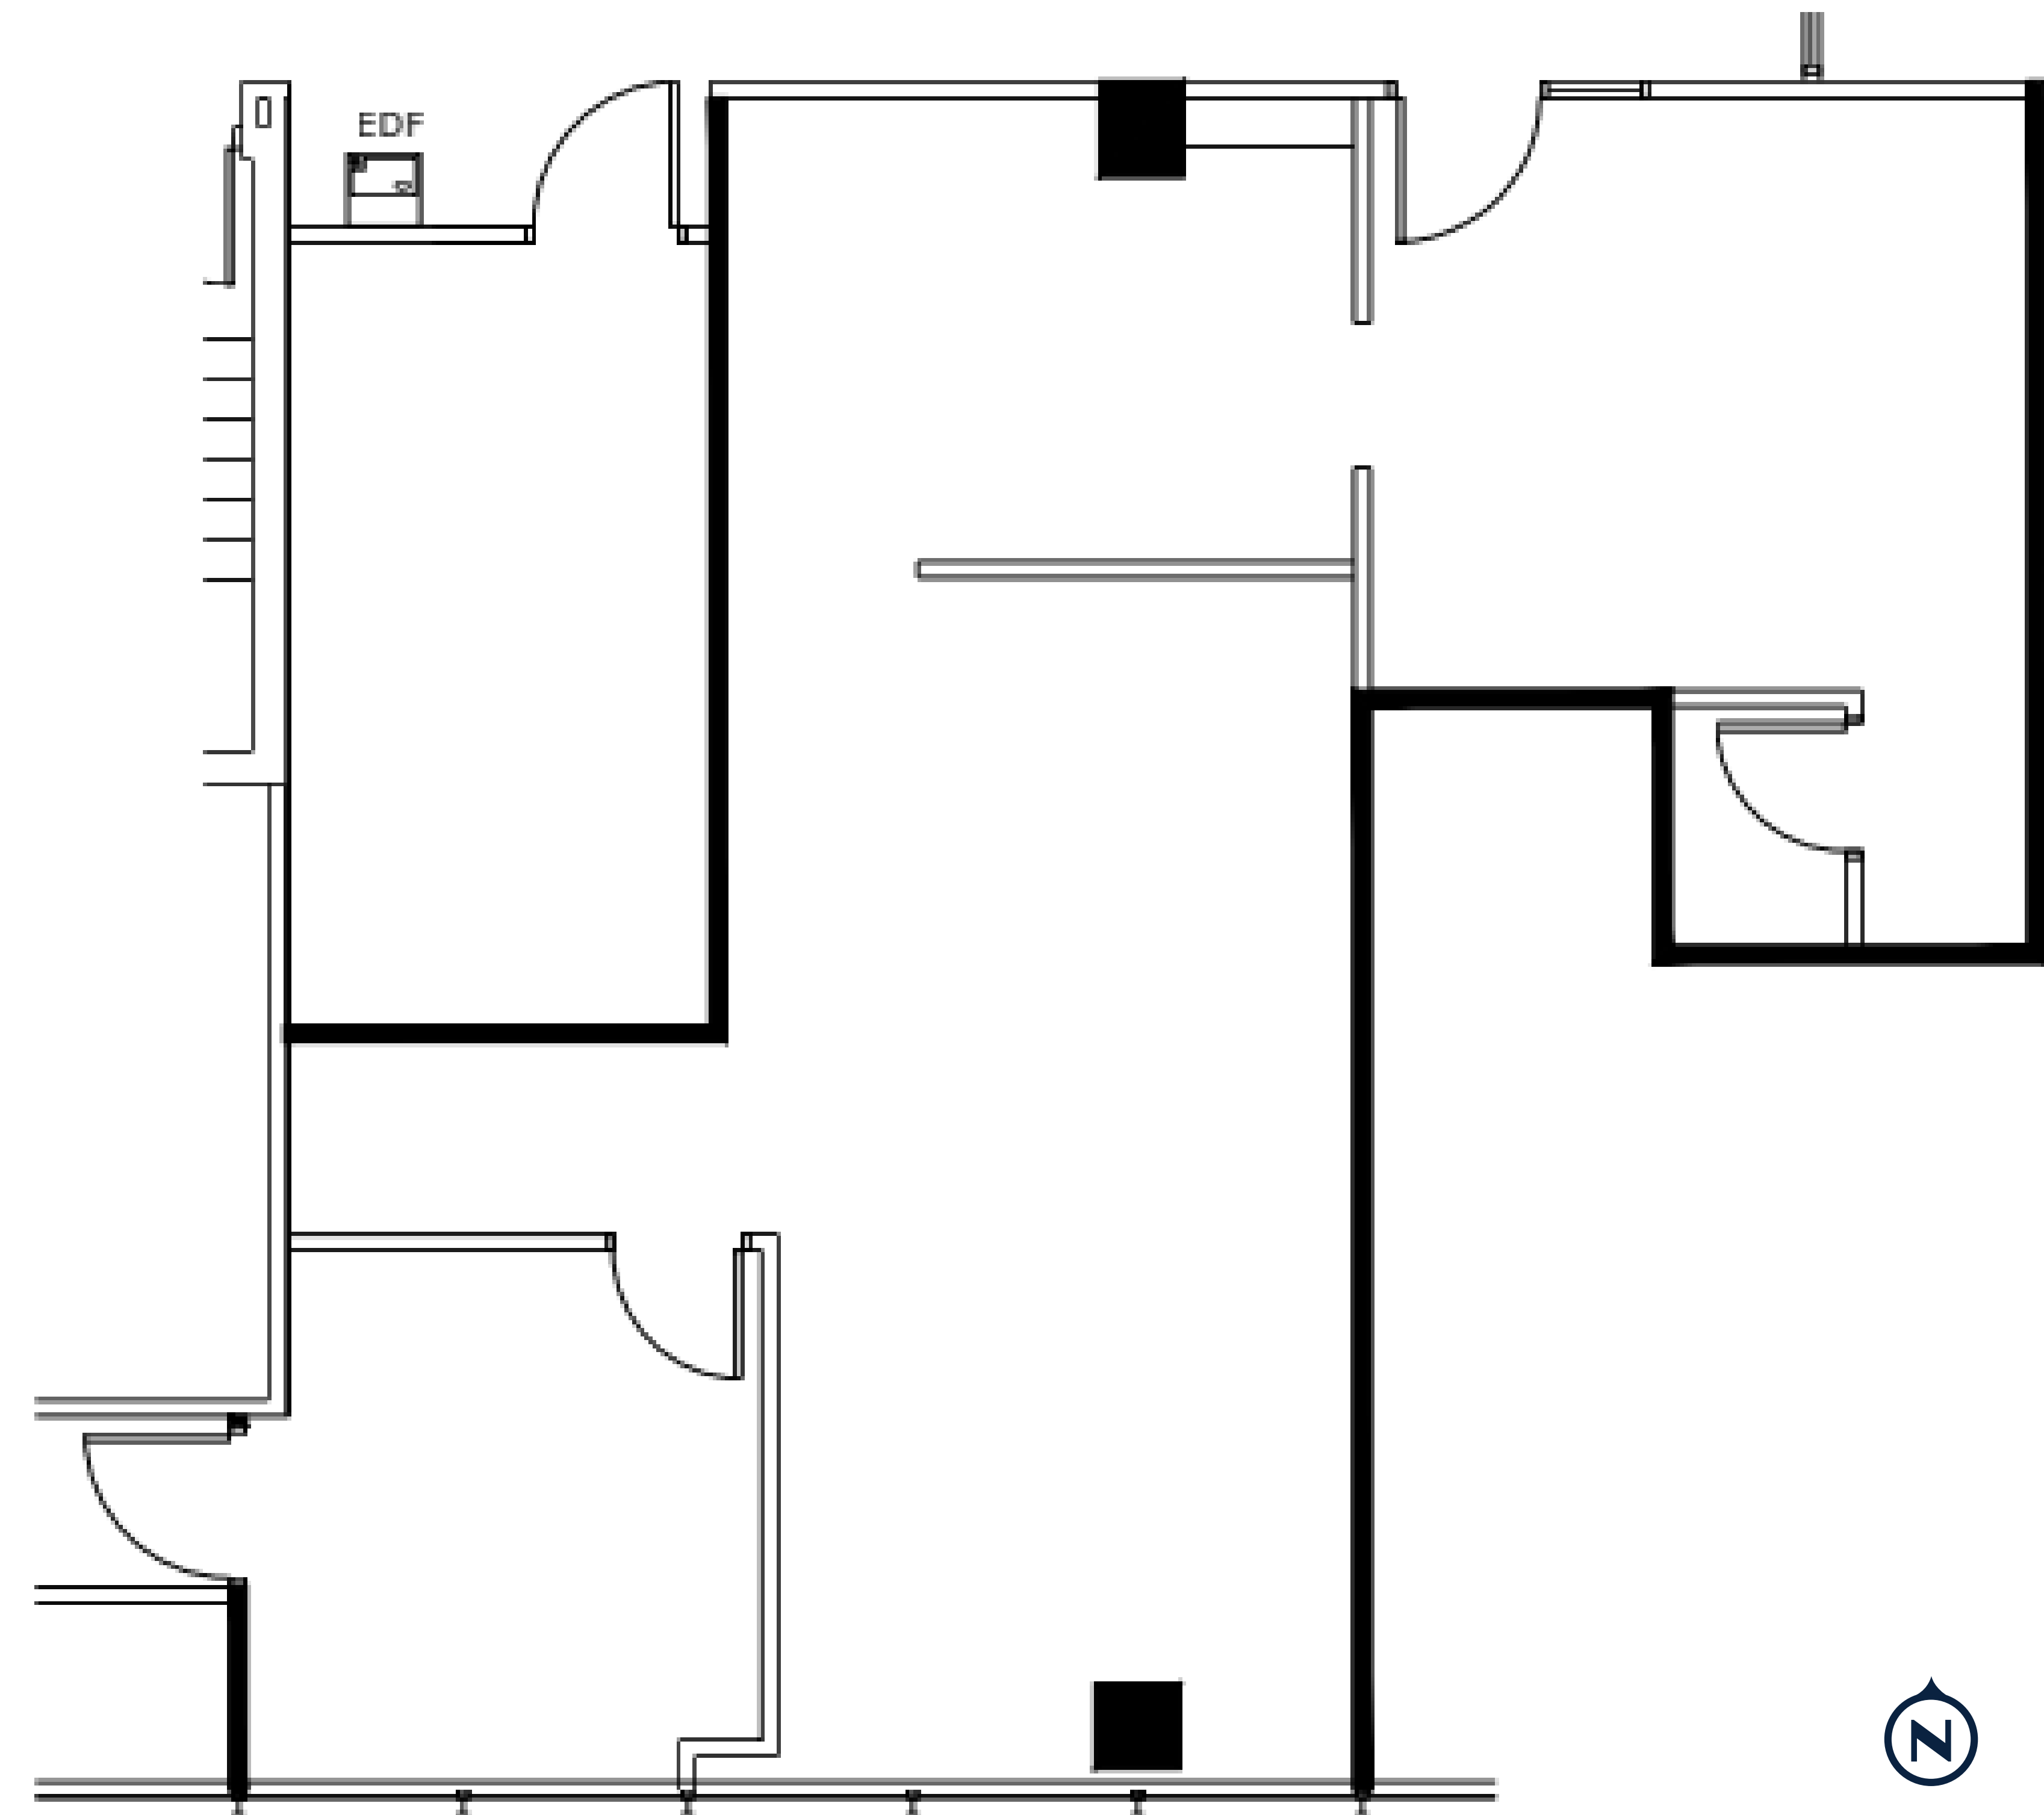

11TH FLOOR

SUITE 1122 | 1,669 RSF

THE MONROE

111 West Monroe, Phoenix

For more information

COREY HAWLEY

Primary Contact
602.735.1742
corey.hawley@cbre.com

BRYAN TAUTE