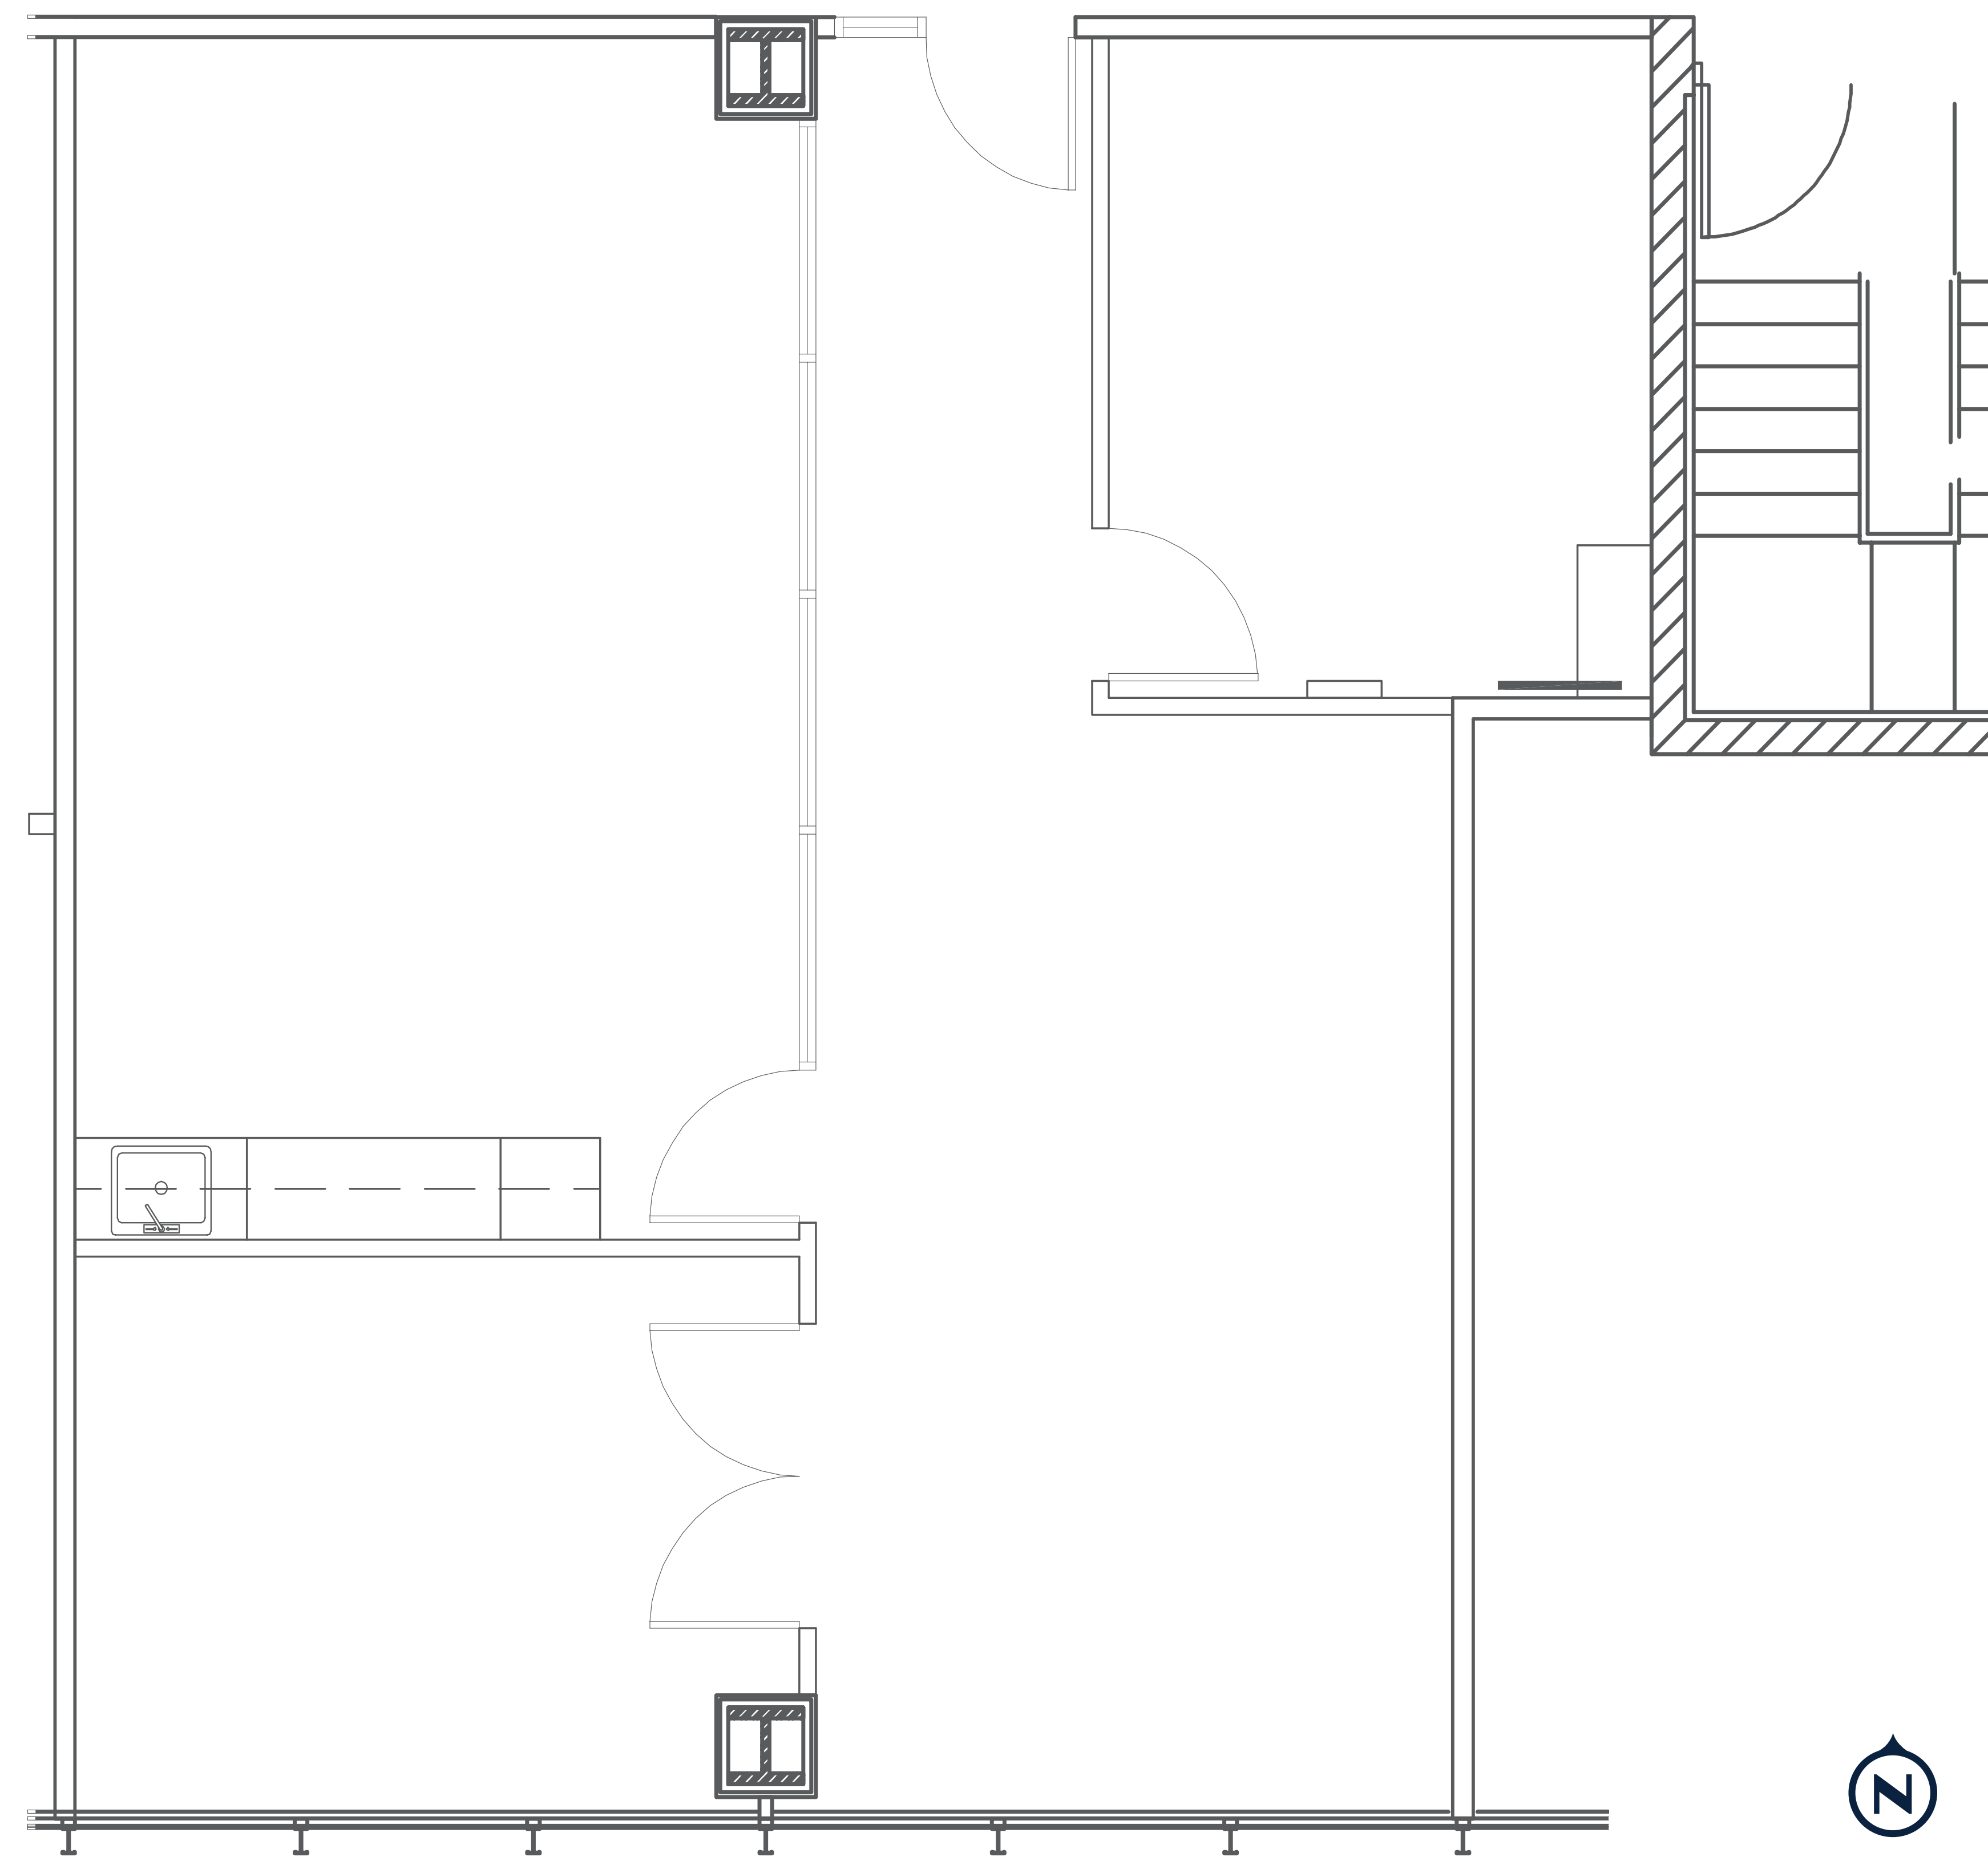

11TH FLOOR

SUITE 1101 | 1,261 RSF

THE MONROE

111 West Monroe, Phoenix

For more information

COREY HAWLEY

Primary Contact
602.735.1742
corey.hawley@cbre.com

BRYAN TAUTE