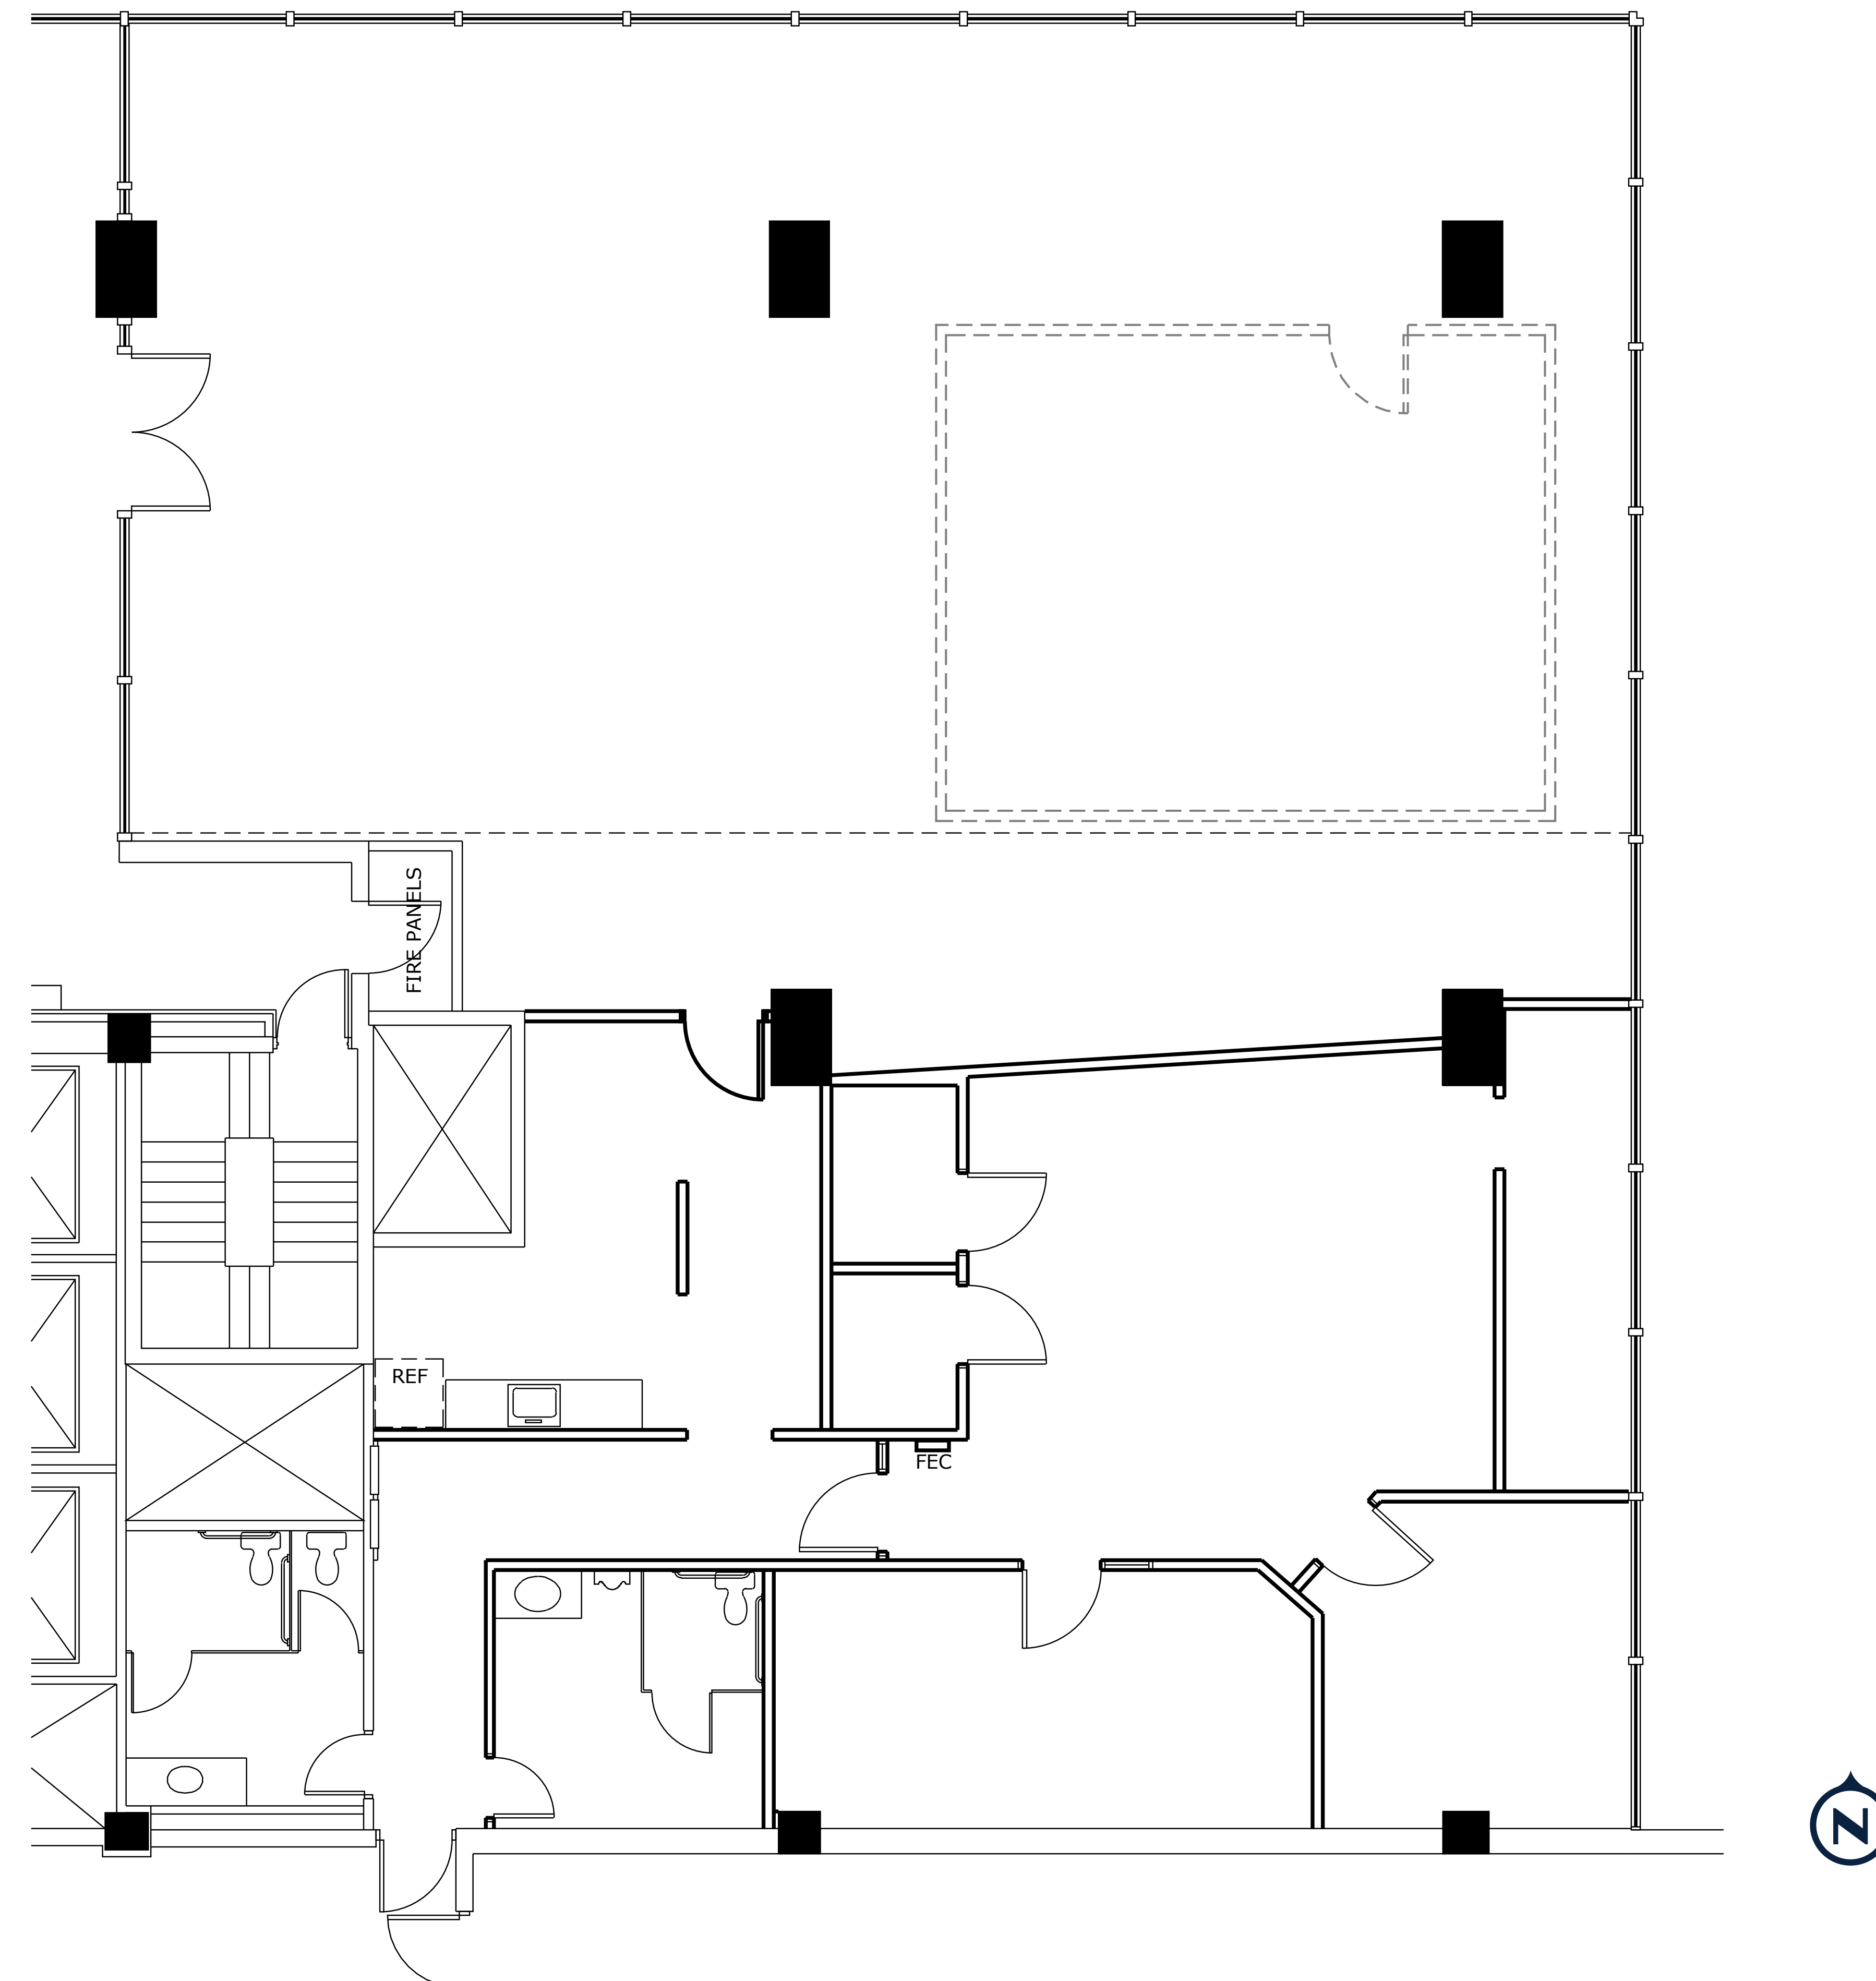

1ST FLOOR

SUITE 100 | 4,526 RSF

THE MONROE

111 West Monroe, Phoenix

For more information

COREY HAWLEY

Primary Contact
602.735.1742
corey.hawley@cbre.com

BRYAN TAUTE