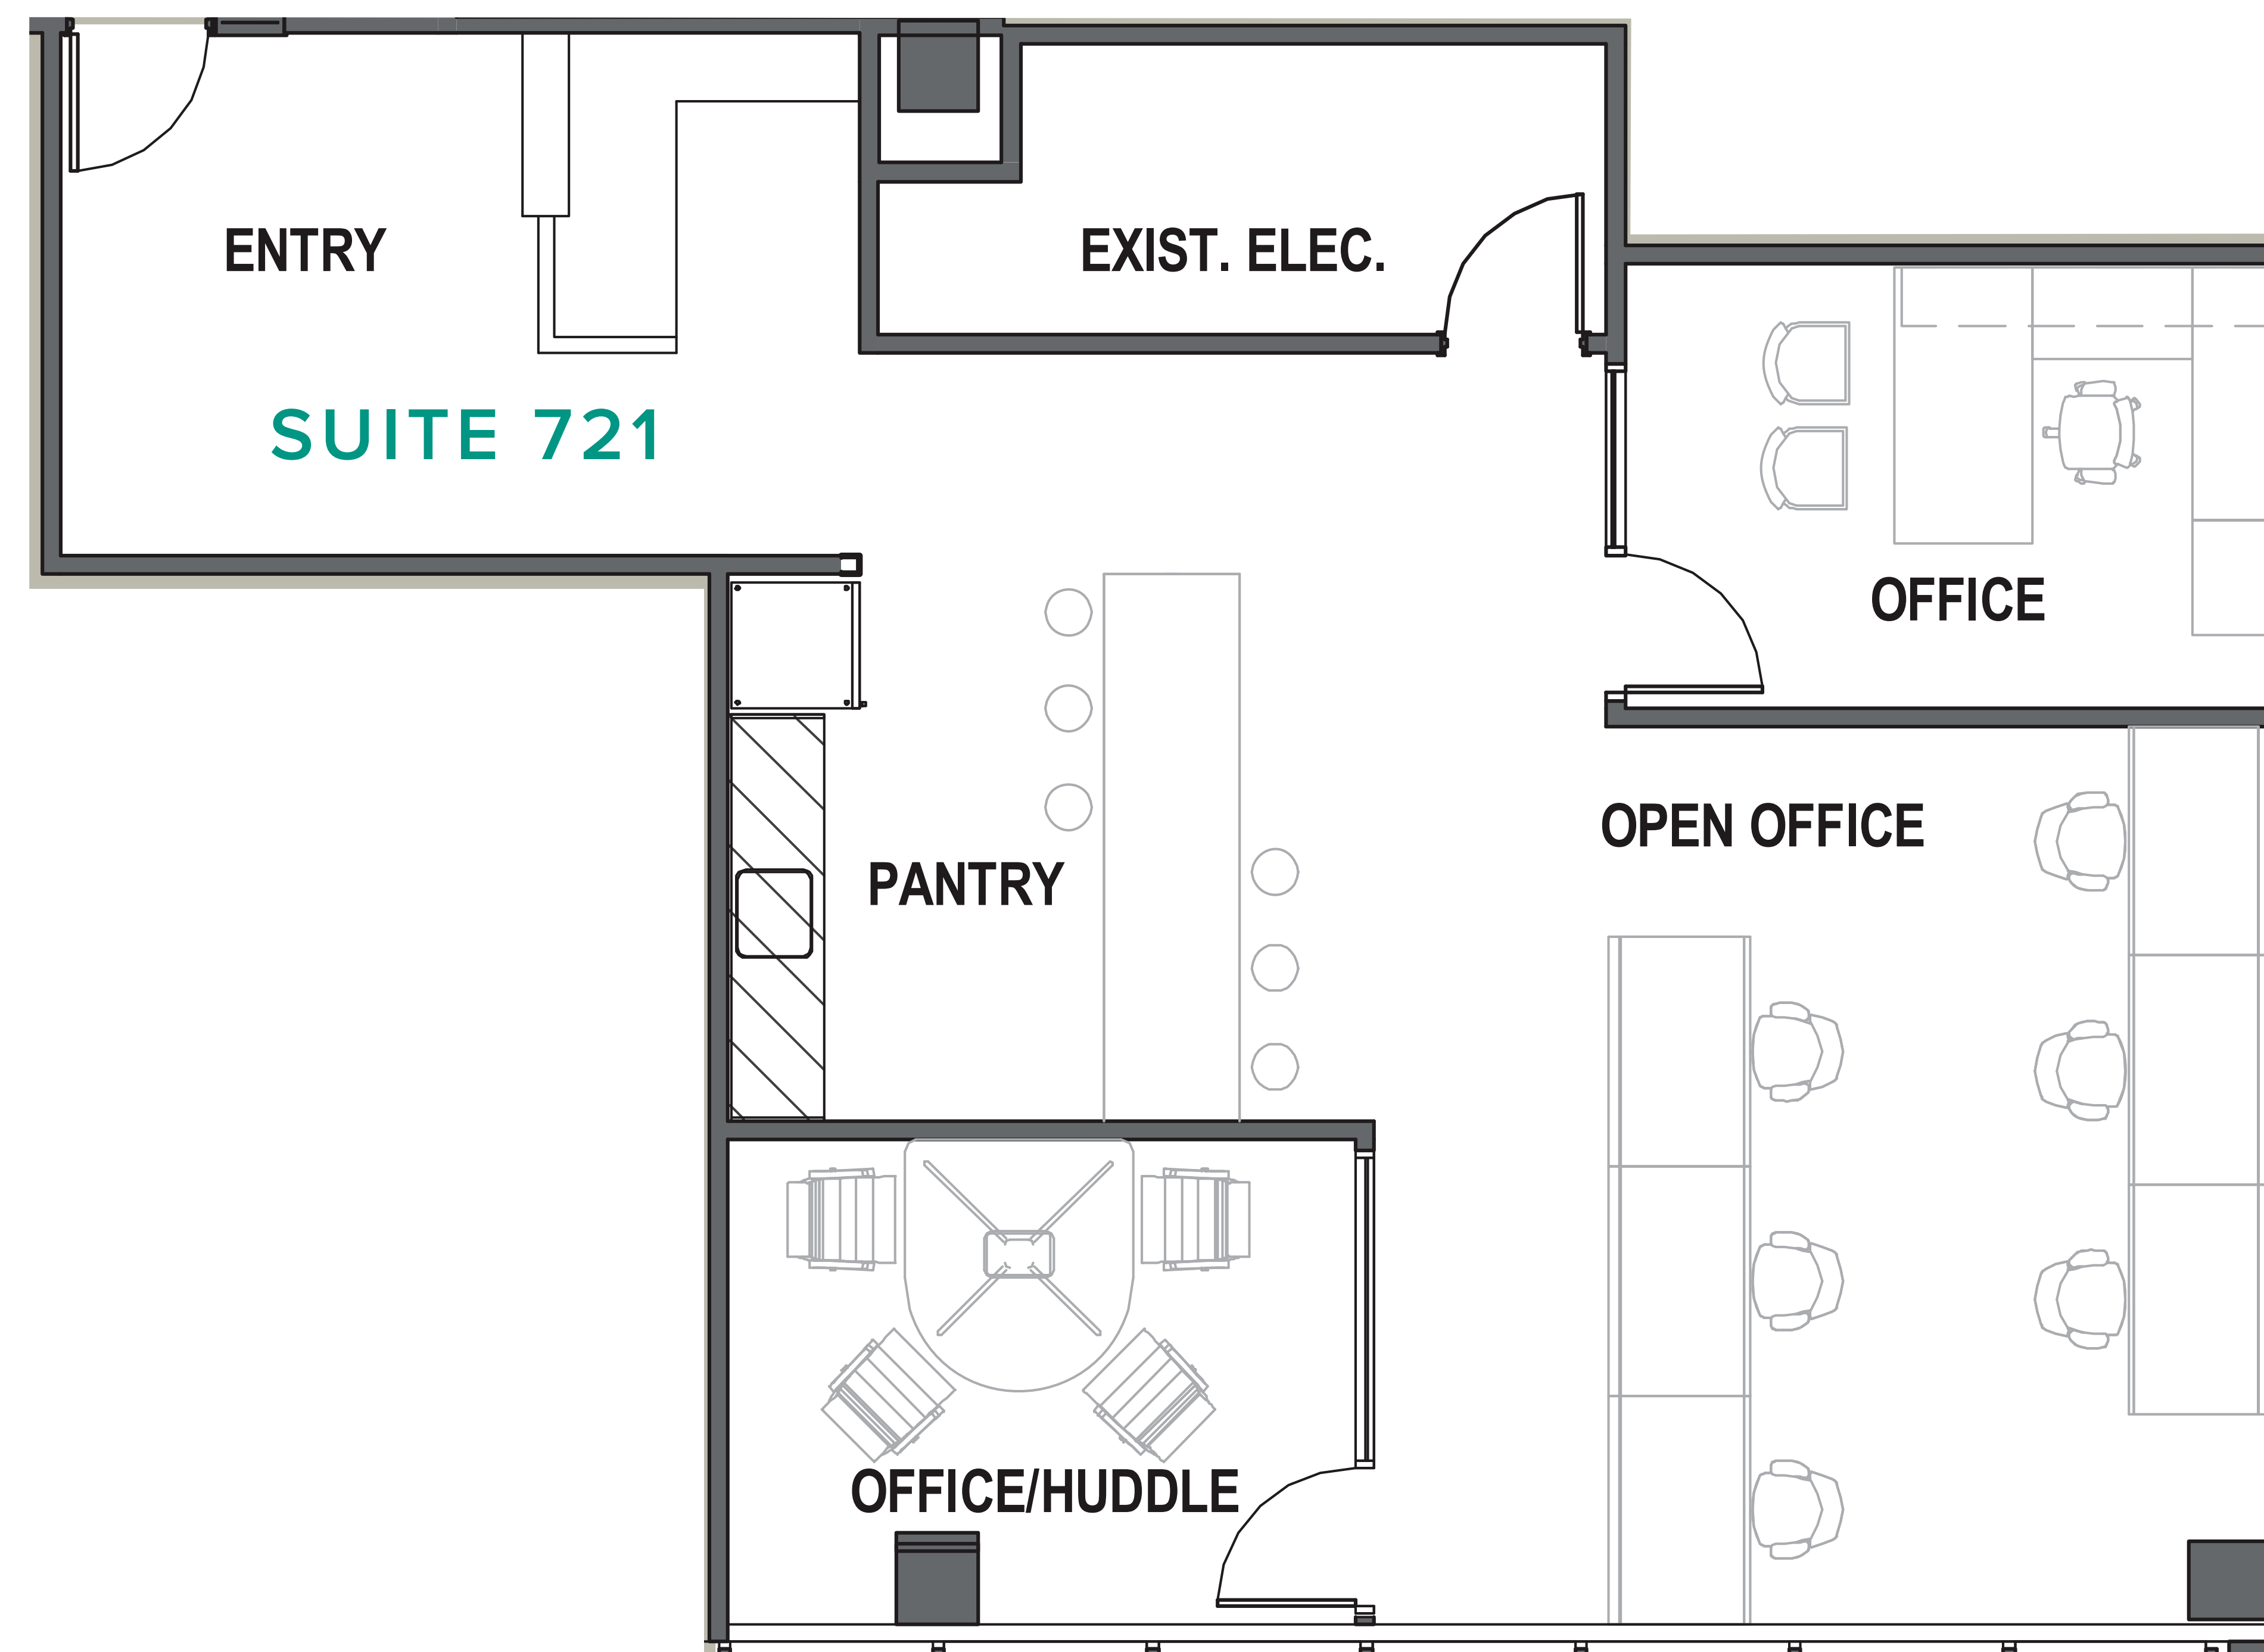

7TH FLOOR (SPEC SUITE)

SUITE 721 | 1,531 RSF

THE MONROE

111 West Monroe, Phoenix

For more information

BRYAN TAUTE

Primary Contact
602.735.1710
bryan.taute@cbre.com

CHARLIE VON A