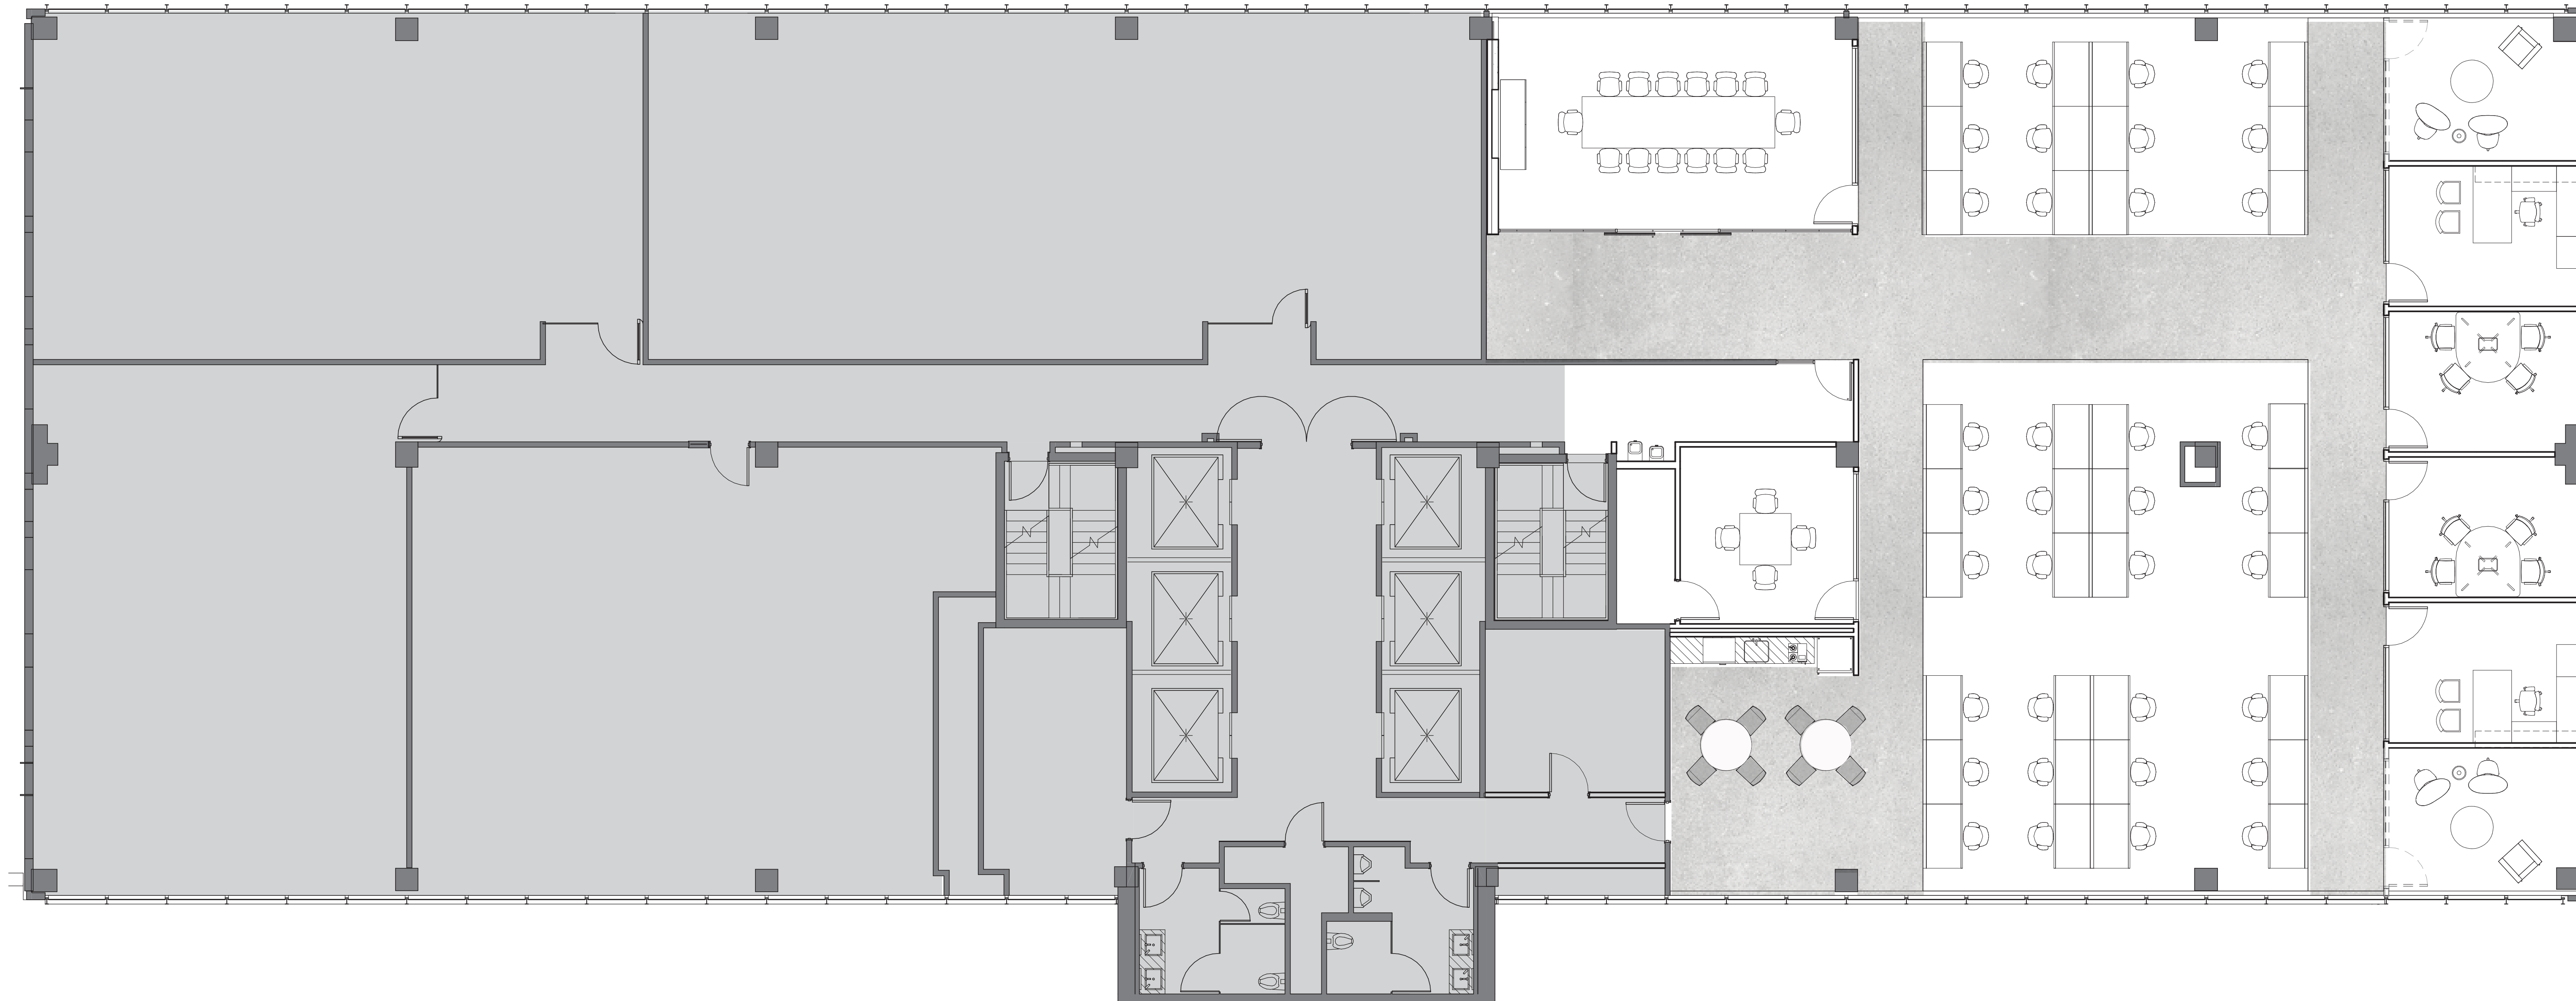

SUITE 444

THE MONROE

±6,489 SF

111 West Monroe, Phoenix

Milliken Carpet Tile
Installation Image

Milliken Carpet Tile
Moraine Explorer Structure

Concrete
Floor

Overall Paint
Lighthouse White