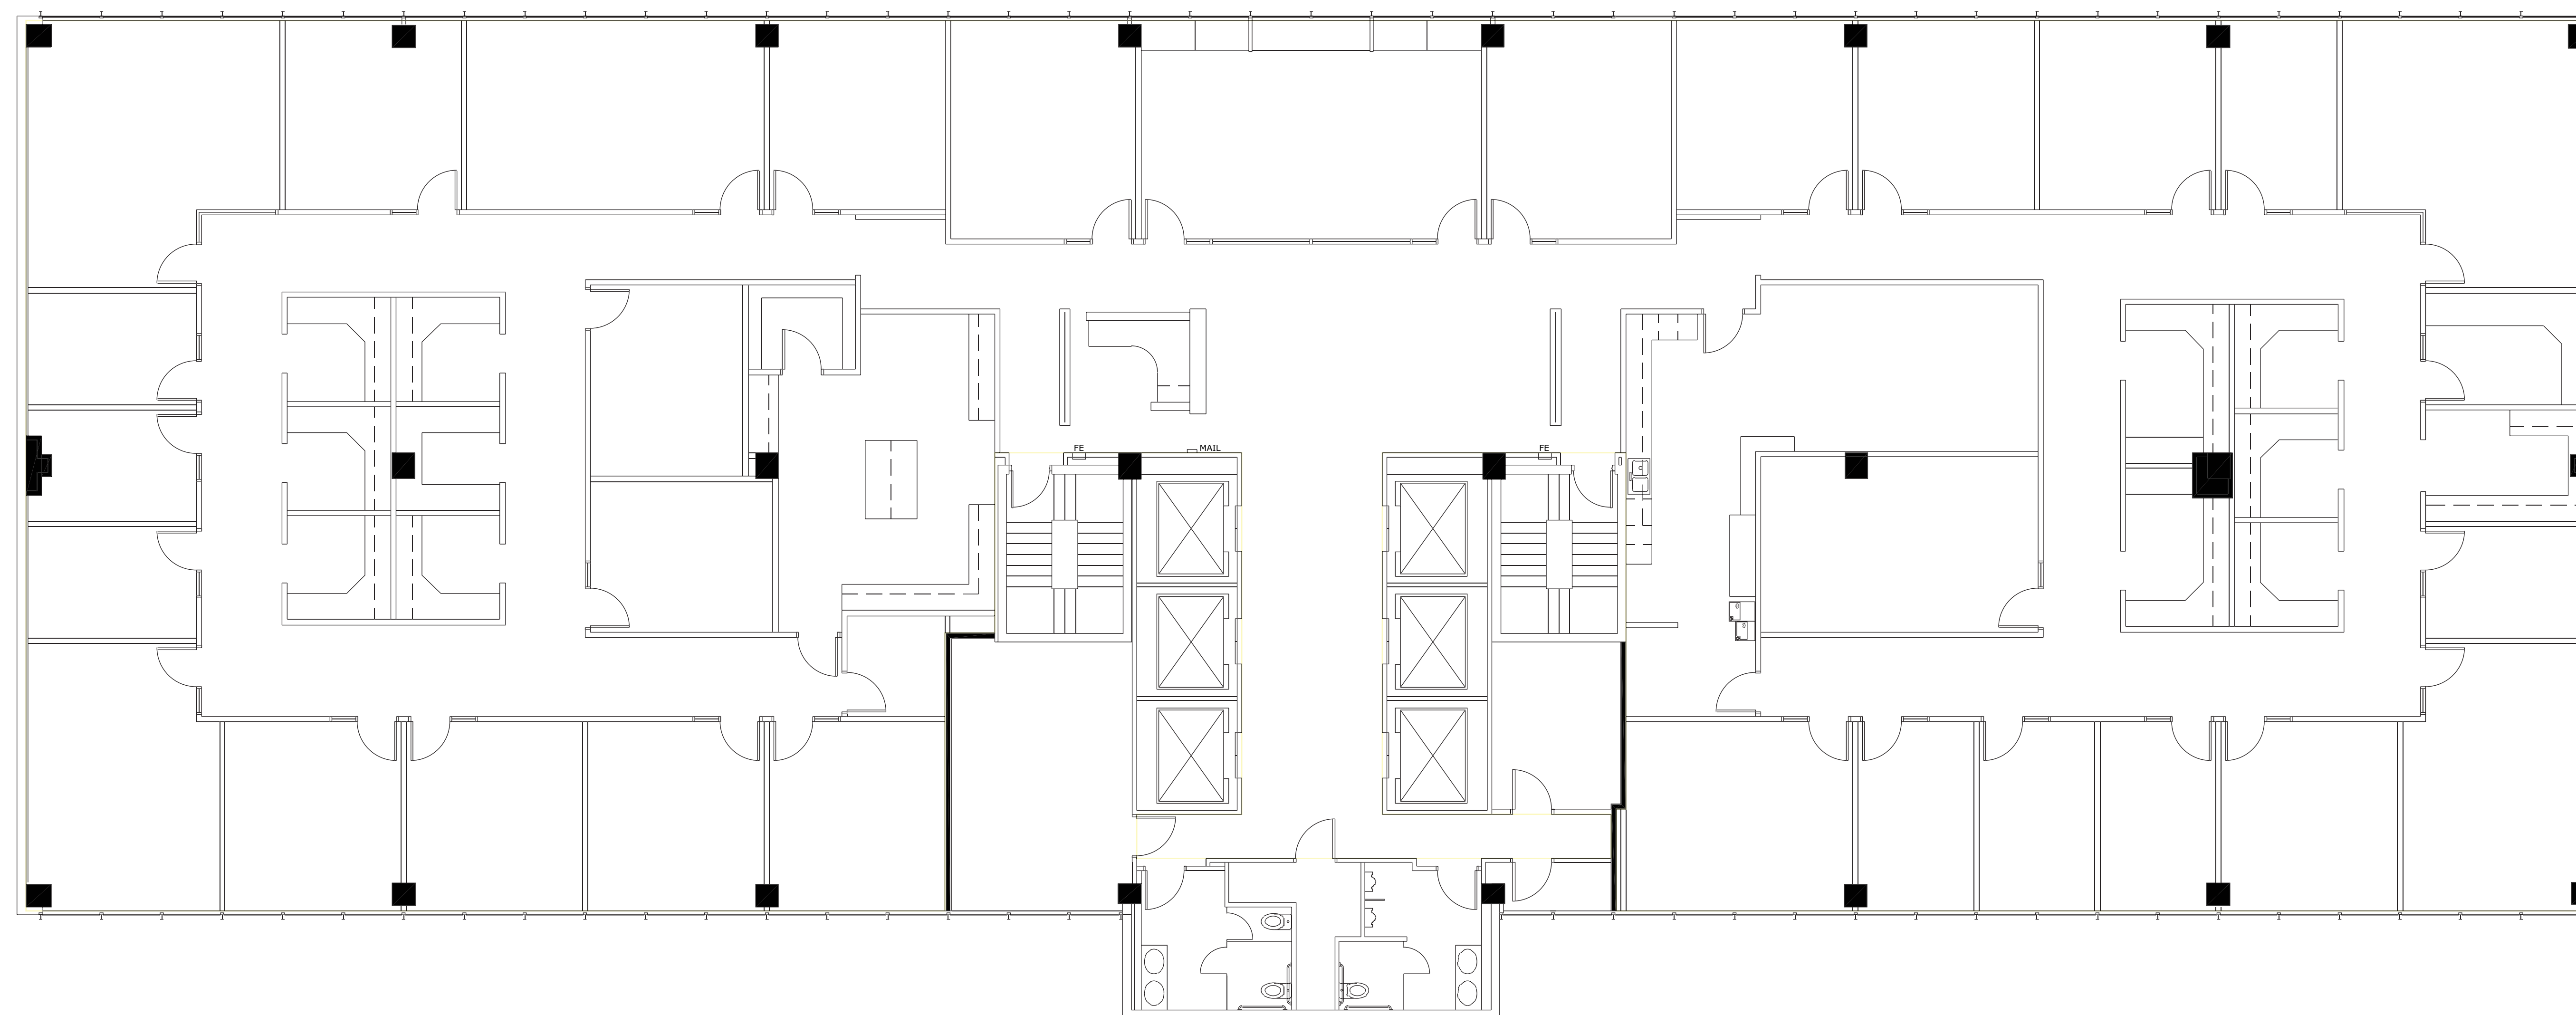

17TH FULL FLOOR

14,719 RSF

THE MONROE

111 West Monroe, Phoenix

For more information

BRYAN TAUTE

Primary Contact
602.735.1710

bryan.taute@cbre.com